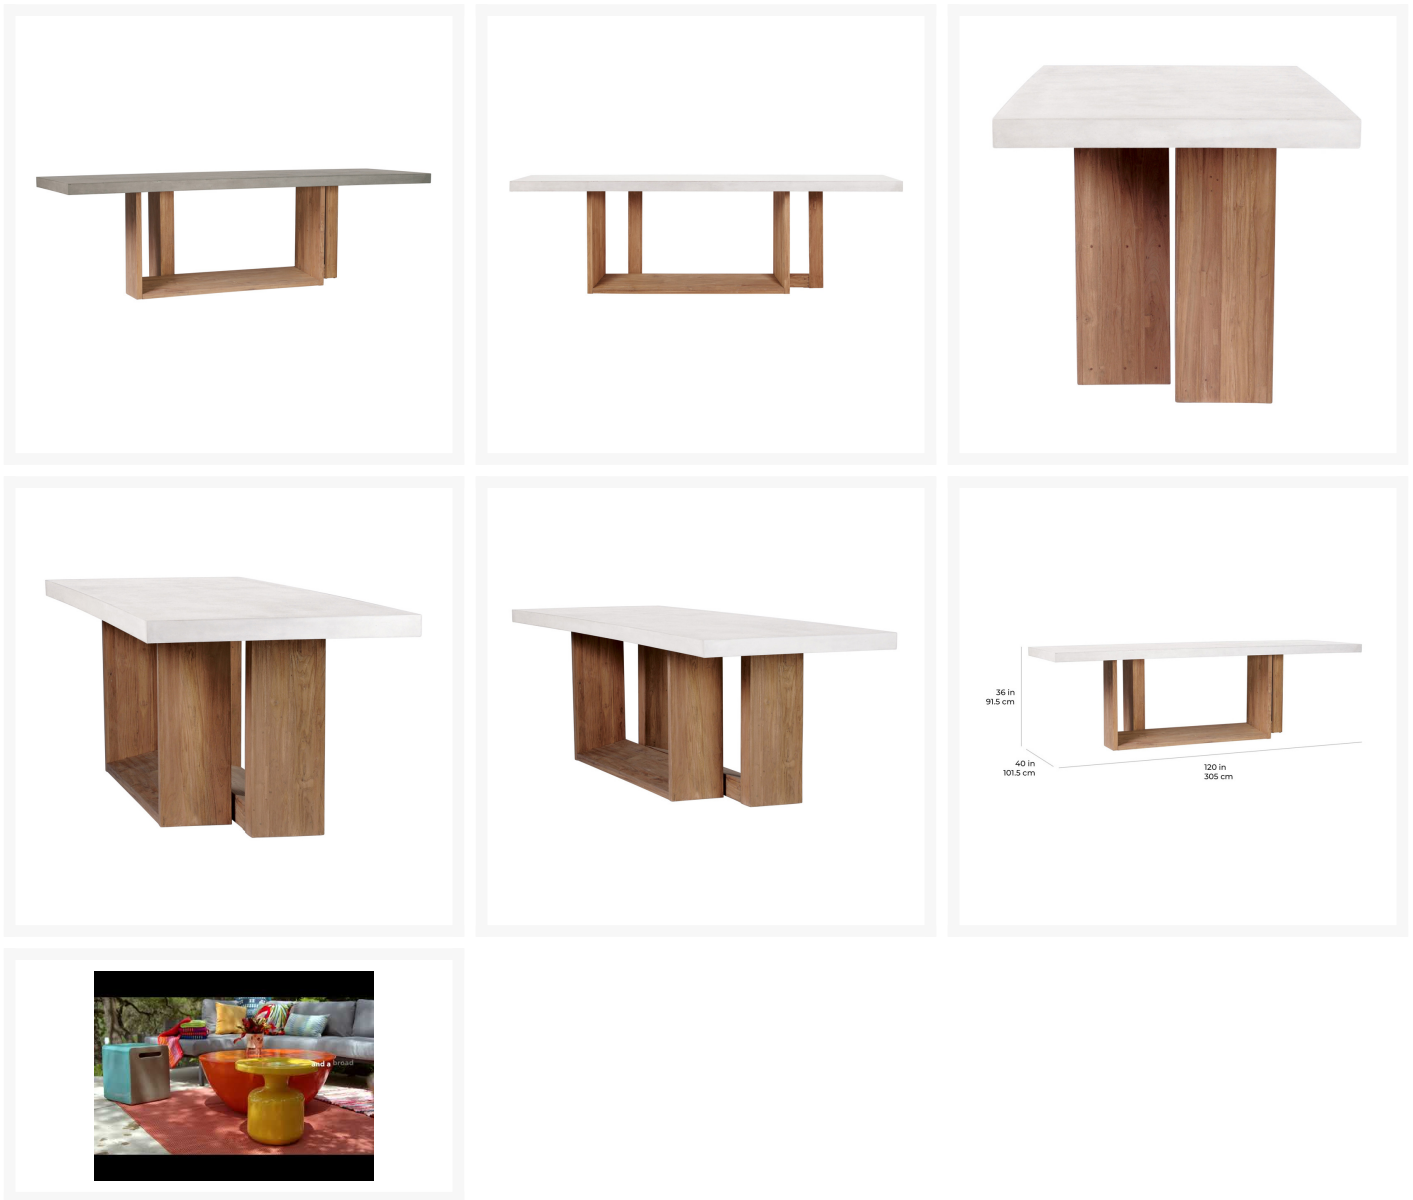

Product Images

Short Description

Perpetual Teak Lucca Rectangular Counter Table P50198196 by Seasonal Living

Description

The Perpetual Teak Lucca Rectangular Counter Table (P50198196) by Seasonal Living create a sophisticated, transitional statement in almost any environment. Made with fiber-reinforced concrete, this piece is lighter, yet structurally stronger than concrete tables. Artisans apply pigments to concrete surfaces by hand and then use a multi-step process to create a Venetian-style silky touch. No two pieces are alike-but all infuse a space with comforting permanence and tactile interest. The Perpetual Collection will bring artistic statements to both your indoor and outdoor spaces.

Includes

- One (1) Perpetual Teak Lucca Rectangular Counter Table P50198196
- One (1) Perpetual 2 Ounce Concrete Sealer

Dimensions

- 120"W x 40"D x 36"H (207 lbs.)

Features

- Combination of natural, raw materials and handcrafted skills create a "one-of-a-kind" piece
- Handmade concrete frame is highly durable and built for outdoor use
- Fiber-reinforced build is lightweight and provides extra structural strength
- No two pieces are alike and all items are subject to color and veining variation
- Teak base is a dense wood, with high oil content that is naturally resistant to infestation, rot and mildew
- When left untreated, teak will patina to a silvery grey which does not impact the integrity of the teak wood
- Fully recyclable at the end of their life cycles
- Mix and match with other Seasonal Living pieces to fit your style
- Some assembly required