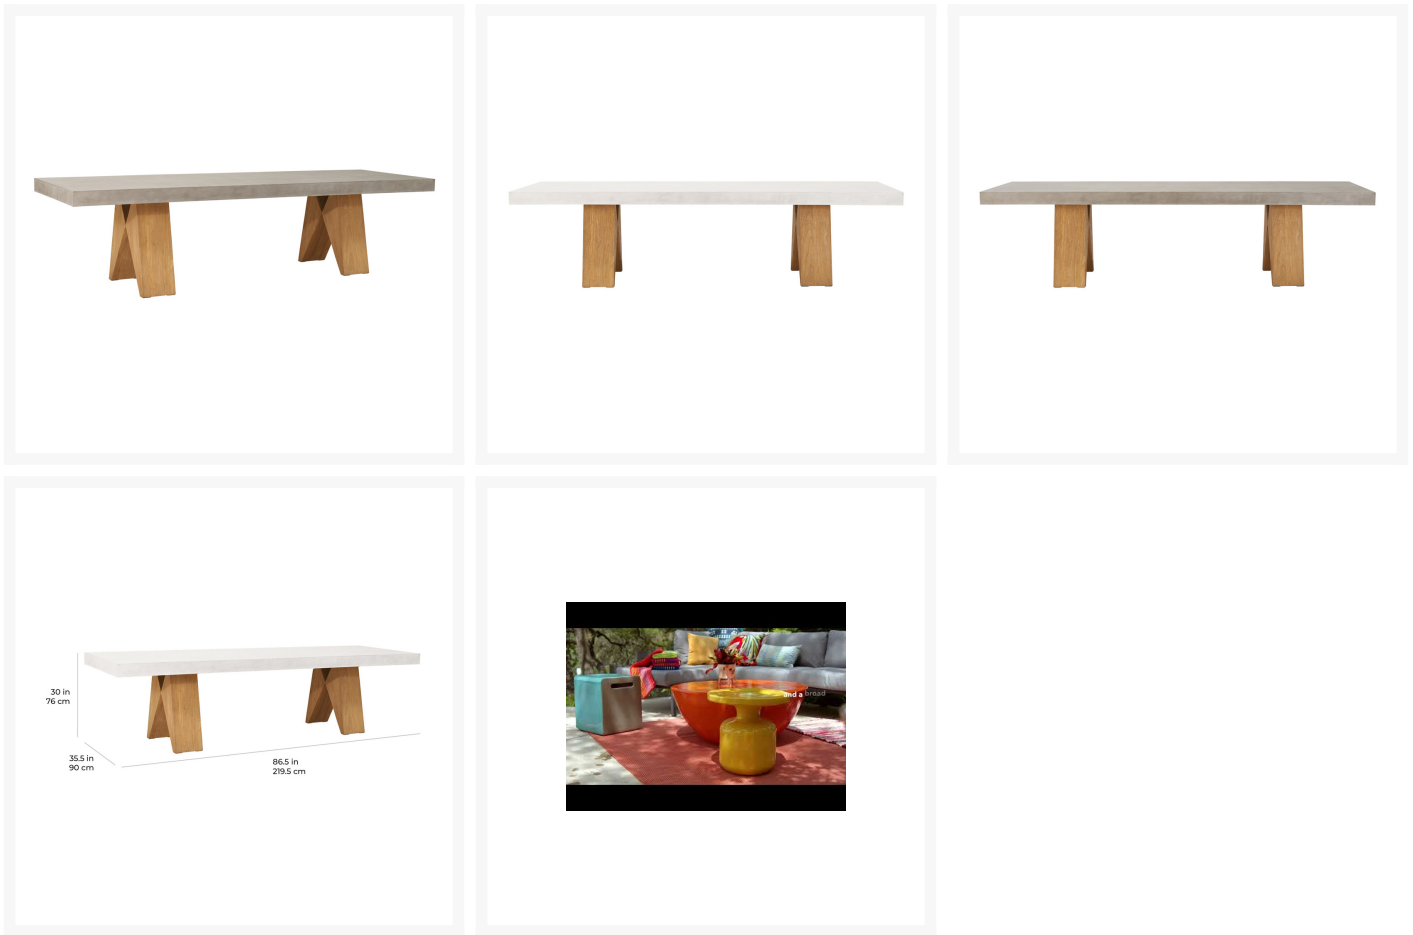

## Short Description

---

Perpetual Teak Clip 118" Rectangular Dining Table 501FT187P2W-118 by Seasonal Living

## Description

---

The Perpetual Teak Clip Rectangular Dining Table 118" (501FT187P2W-118) by Seasonal Living create a sophisticated, transitional statement in almost any environment. Made with fiber-reinforced concrete, this piece is lighter, yet structurally stronger than concrete tables. Artisans apply pigments to concrete surfaces by hand and then use a multi-step process to create a Venetian-style silky touch. No two pieces are alike-but all infuse a space with comforting permanence and tactile interest. The Perpetual Collection will bring artistic statements to both your indoor and outdoor spaces.

### Includes

- One (1) Perpetual Teak Clip 118" Rectangular Dining Table 501FT187P2W-118
- One (1) Perpetual 2 Ounce Concrete Sealer

### Dimensions

- 118"W x 38"D x 30"H (346 lbs.)