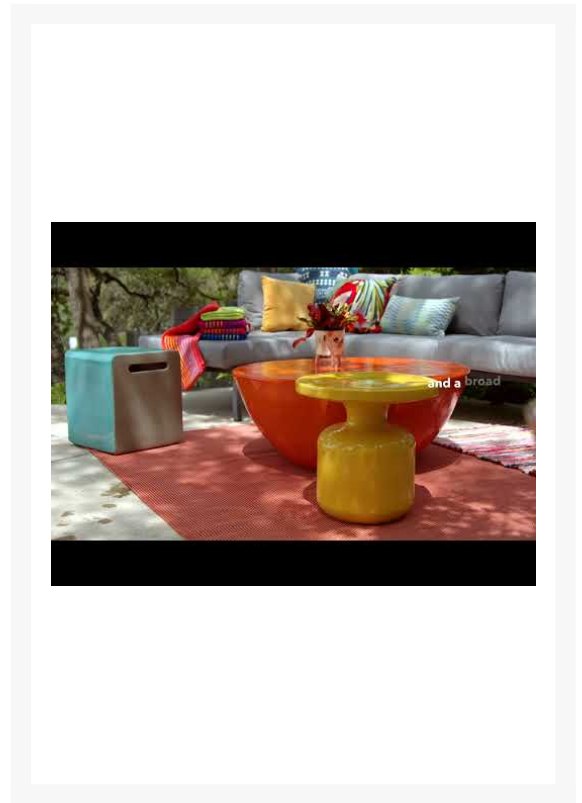

PATIO
PRODUCTIONS

Patio Productions San Diego

2161 Hancock St

San Diego, CA 92110

Phone: 1-888-947-4449

Product Images

Short Description

Perpetual Provence Square Bar Table 501FT023P2 by Seasonal Living

Description

The Perpetual Provence Square Bar Table (501FT023P2) by Seasonal Living create a sophisticated, transitional statement in almost any environment. Made with fiber-reinforced concrete, this piece is lighter, yet structurally stronger than concrete tables. Artisans apply pigments to concrete surfaces by hand and then use a multi-step process to create a Venetian-style silky touch. No two pieces are alike-but all infuse a space with comforting permanence and tactile interest. The Perpetual Collection will bring artistic statements to both your indoor and outdoor spaces.

Includes

- One (1) Perpetual Provence Square Bar Table 501FT023P2
- One (1) Perpetual 2 Ounce Concrete Sealer

Dimensions

- 32"W x 32"D x 43"H (164 lbs.)

Features

- Comination of natural, raw materials and handcrafted skills create a "one-of-a-kind" piece
- Handmade concrete frame is highly durable and built for outdoor use
- Fiber-reinforced build is lightweight and provides extra structural strength