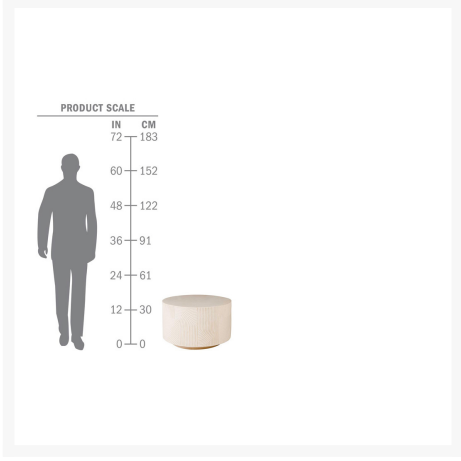

Product Images

PRODUCT SCALE

IN	CM
72	183
60	152
48	122
36	91
24	61
12	30
0	0

Short Description

Ceramic Serenity 24" Textured Round Table C3089143 by Seasonal Living

Description

Add an artistic flair to your patio space with the Ceramic Serenity 24" Textured Round Table (C3089143) by Seasonal Living. Every piece of ceramic furniture is born from clay and shaped by hand to create beautiful, one-of-a-kind pieces. This piece's glazed finish comes with small color and surface variations to add character and guarantee each piece's uniqueness. The ceramic structure is highly durable and built for outdoor use, while the handmade glaze is resistant to heat, stains, and scratches. Whether you're looking for a dramatic statement piece or a subtle side table, Seasonal Living will bring exceptional artistry to your outdoor living space.

Includes

- One (1) Ceramic Serenity 24" Textured Round Table C3089143

Dimensions

- 24"W x 24"D x 15"H (112 lbs.)

Features

- Combination of natural, raw materials and handcrafted skills create a "one-of-a-kind" piece
- Handmade glazed ceramic is highly durable and built for outdoor use
- Ceramic won't fade in the sun; it's resistant to stains, scratches and heat
- No two pieces are alike and all ceramic items are subject to color and glaze variation
- Mix and match with other Seasonal Living pieces to fit your style
- No assembly required