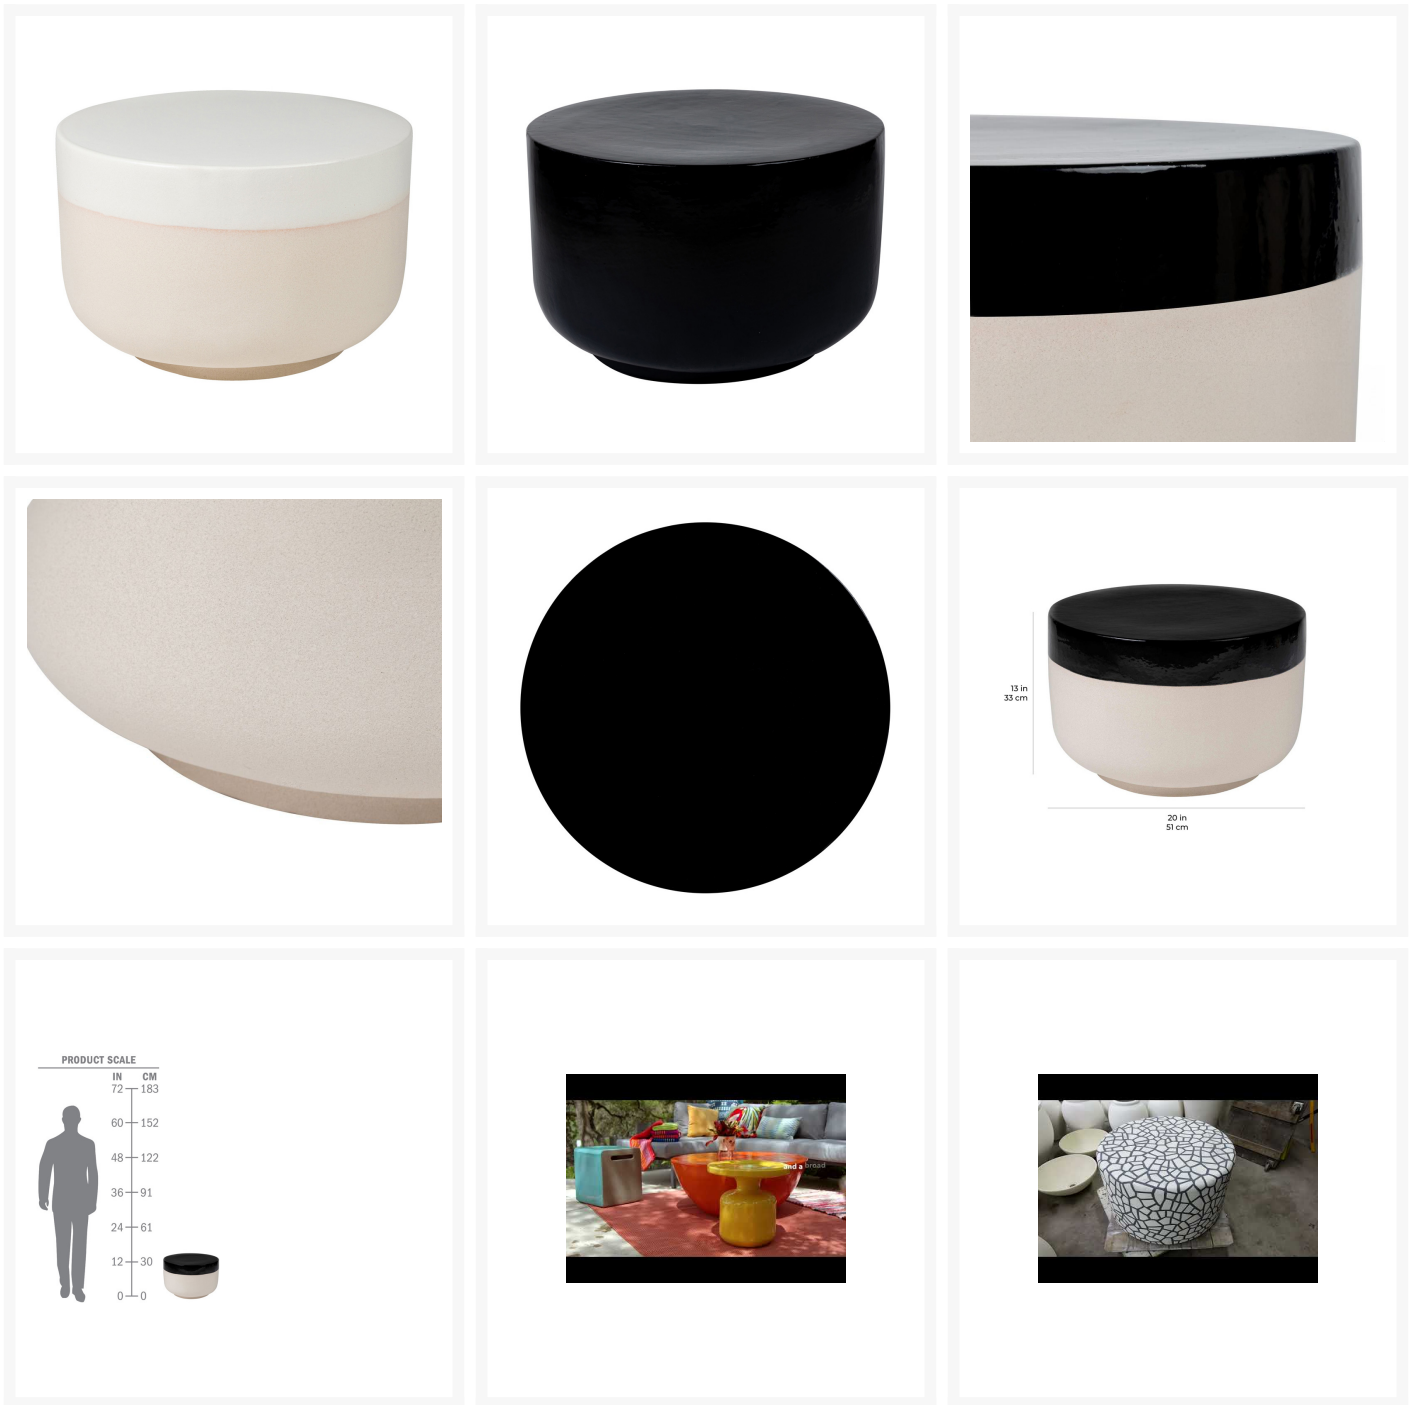

## Product Images

---

## Short Description

Ceramic Serenity 20" Grazed Round Side Table C30801521 by Seasonal Living

## Description

Add an artistic flair to your patio space with the Ceramic Serenity 20" Grazed Round Side Table (C30801521) by Seasonal Living. Every piece of ceramic furniture is born from clay and shaped by hand to create beautiful, one-of-a-kind pieces. This piece's glazed finish comes with small color and surface variations to add character

#### Dimensions

- 20"W x 20"D x 13"H (62.5 lbs.)