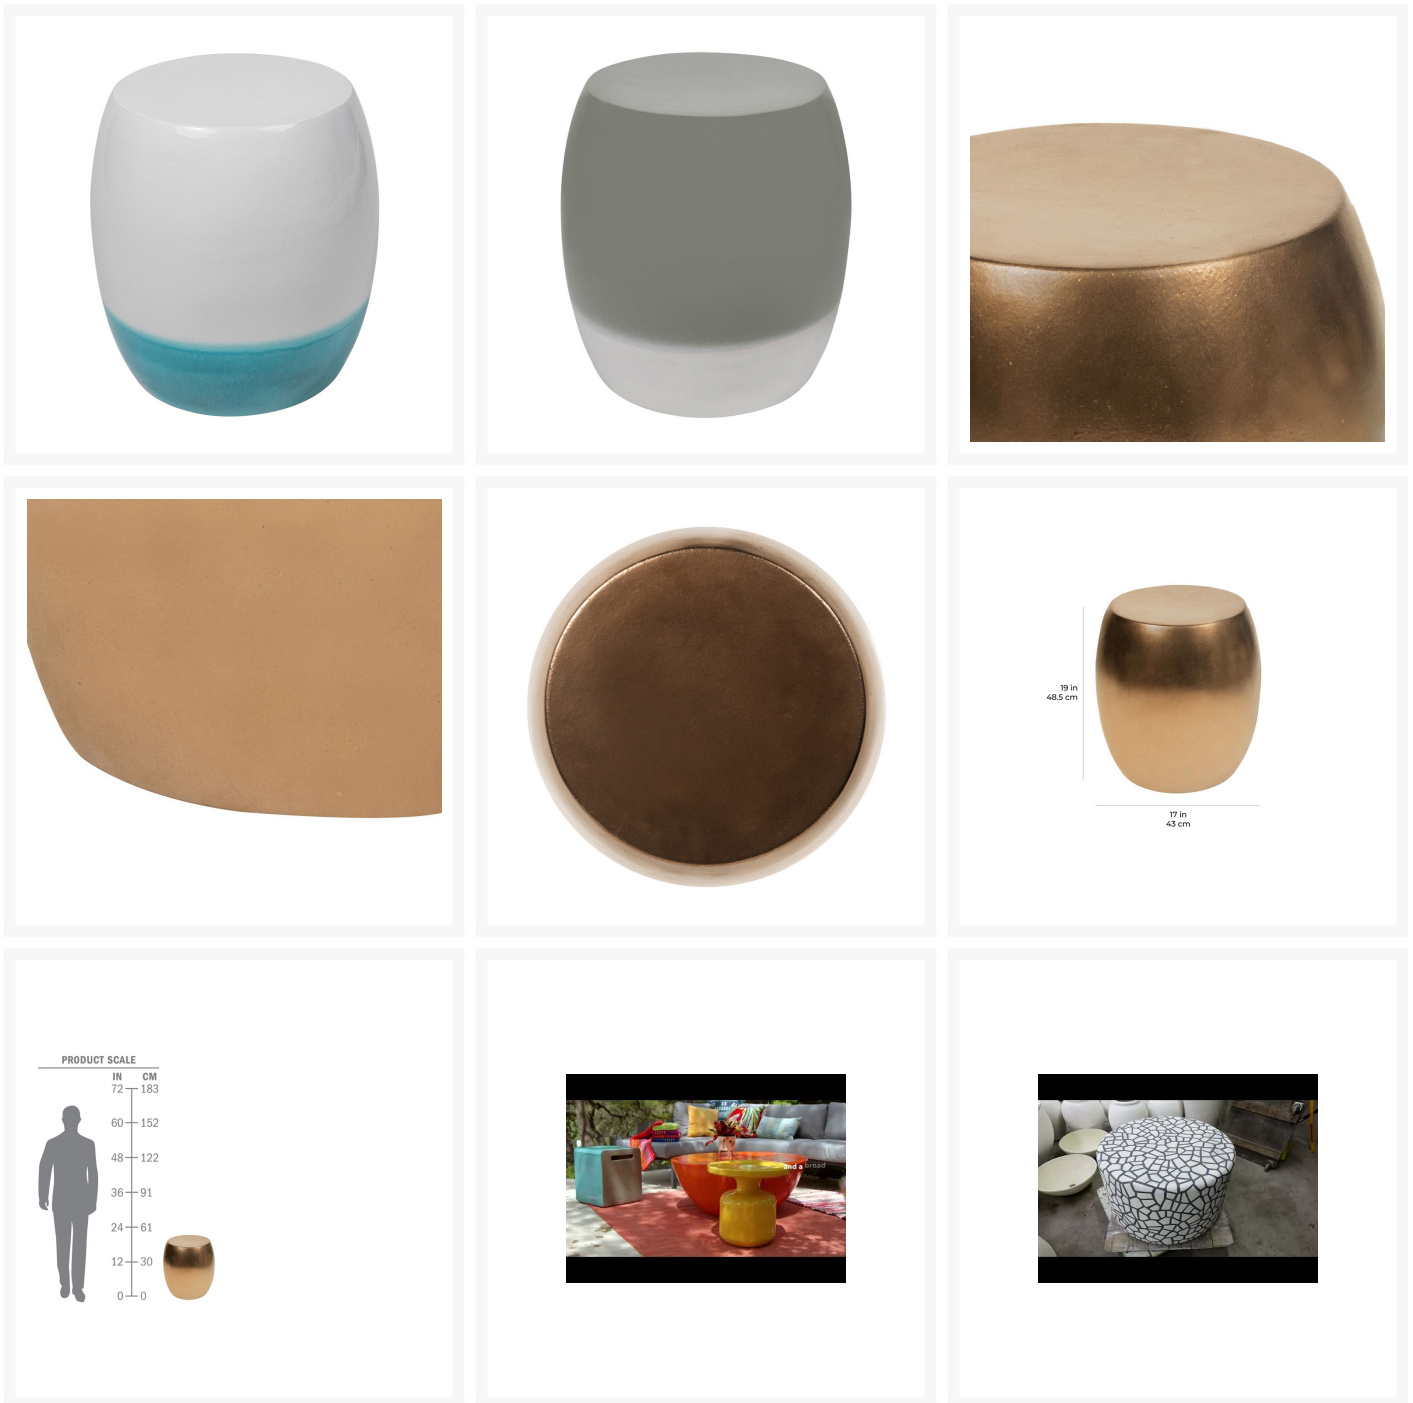

---

Product Images

---

## Short Description

Ceramic Bud Accent Table C308035 by Seasonal Living

## Description

Add an artistic flair to your patio space with the Ceramic Bud Accent Table (C308035) by Seasonal Living. Every piece of ceramic furniture is born from clay and shaped by hand to create beautiful, one-of-a-kind pieces. This piece's glazed finish comes with small color and surface variations to add character and

#### Dimensions

- 14"W x 17"D x 19"H (48.5 lbs.)