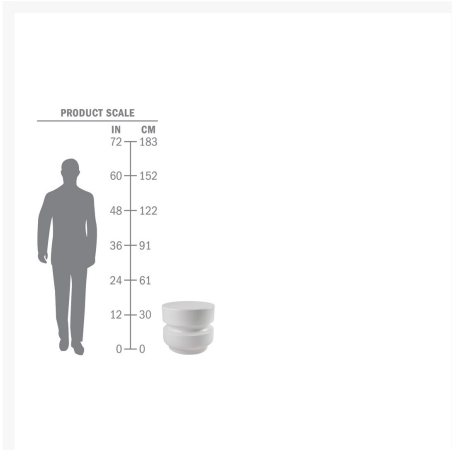

Short Description

Ceramic Balance 18" Round Accent Table C3080453 by Seasonal Living