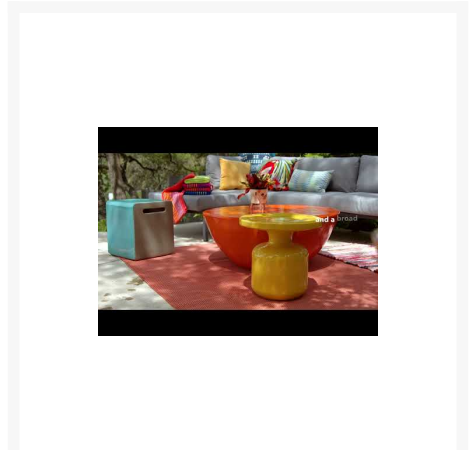

## Short Description

Ceramic Balance 18" Round Accent Table C3080453 by Seasonal Living

## Description

---

Add an artistic flair to your patio space with the Ceramic Balance 18" Round Accent Table (C3080453) by Seasonal Living. Every piece of ceramic furniture is born from clay and shaped by hand to create beautiful, one-of-a-kind pieces. This piece's glazed finish comes with small color and surface variations to add character and guarantee each piece's uniqueness. The ceramic structure is highly durable and built for outdoor use, while the handmade glaze is resistant to heat, stains, and scratches. Whether you're looking for a dramatic statement piece or a subtle side table, Seasonal Living will bring exceptional artistry to your outdoor living space.

### Dimensions

- 18"W x 18"D x 15"H (66 lbs.)