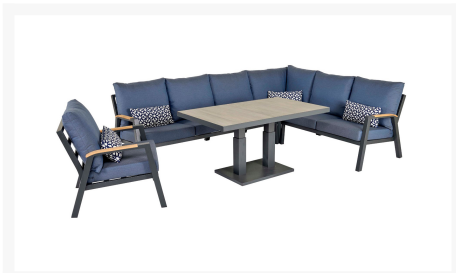

## Short Description

---

Napa 7-Seat Cushioned Sectional Set with Adjustable Coffee Table NADSSS by Patio Resort Lifestyles

## Description

---

Welcome in any space, indoors or out, the Napa 7-Seat Cushioned Sectional Set with Adjustable Coffee Table (NADSSS) by Patio Resort Lifestyles creates a statement that fits beautifully in any environment. This modern, mixed-material set combines sleek and modern lines with sturdy, all-weather aluminum frames that will be enjoyed for seasons to come. All-weather seat cushions and fade-resistant fabric are made to endure in any outdoor setting while providing the perfect balance of support and comfort. Quick Ship cushion options are pre-made with Agora® fabric you can enjoy outdoor furniture without the wait. The adjustable coffee table brings the set together with style and function. Extend the tabletop to your desired height to improve eating and working conditions.

### Dimensions

- Left Arm Sectional: 53"W x 34"D x 30"H (20 lbs.)
- Right Arm Sectional: 53"W x 34"D x 30"H (20 lbs.)
- Armless Chair: 25.5"W x 34"D x 30"H (10 lbs.)
- Sectional Corner Chair: 34"W x 34"D x 30"H (14 lbs.)
- Club Chair: 29.5"W x 34"D x 30"H (16 lbs.)
- Adjustable Coffee Table: 55"W x 33.5"D x 18" - 26.5"H (91 lbs.)

### Features

- Powder coated aluminum frames are lightweight, thick gauged and rust proof
- Available in Agora® fabric, which is stain-resistant, fade-resistant, and easy to clean
- Cushions are thick, comfy and designed for outdoor use
- Adjustable Height Coffee Table from 18" to 26.5"