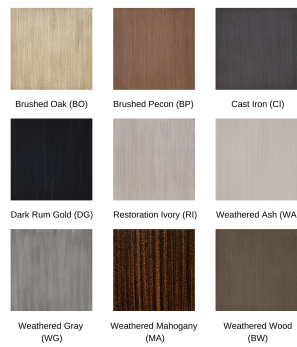

Product Images

Antique Finishes

Hand-Brushed Finishes

Standard Finishes

Short Description

Villa Bianca Sling Dining Arm Chair 1196S by Castelle

Description

Handcrafted with precise artistry and timeless style, the Villa Bianca Sling Dining Arm Chair 1196S by Castelle brings exquisite beauty to your outdoor patio space. The Villa Bianca Collection features flowing lines, an open profile, and traditional, empire-style legs while the handcrafted aluminum frame, finished with a multi-stage powder coat, is built to provide all-weather protection. Castelle only uses the best all-weather frame materials so you can enjoy all year without worrying about the weather. With a wide variety of top-of-the-line outdoor performance sling fabrics and hand-painted powder coat finishes to choose from, you can customize this piece to perfection. If you can't find the fabric you're looking for, feel free to give our sales team a call at (888) 947-4449!

Includes

- One (1) Villa Bianca Sling Dining Arm Chair 1196S

Dimensions

- 26.5"W x 29.5"D x 41"H (21 lbs.)
- Seat Height:17.5"

Features

- Aluminum frames are durable, low-maintenance, and rust-proof
- Cast aluminum detailing is crafted by hand for a truly one-of-a-kind look
- Multi-stage powder-coat finish is baked on to lock in color and all-weather frame protection
- Frames come fully welded, so no assembly is needed
- All outdoor slings have been factory treated to resist stains and mildew
- Nylon feet glides protect your furniture and deck from getting scratched
- Made in Puerto Rico, USA
- Castelle brand requires all Castelle patio furniture deliveries to include White Glove delivery service. This service includes assembly, placement of the furniture on your patio, and removal of packaging. This elevated delivery service is beyond what is included in our "Free Shipping" and requires an