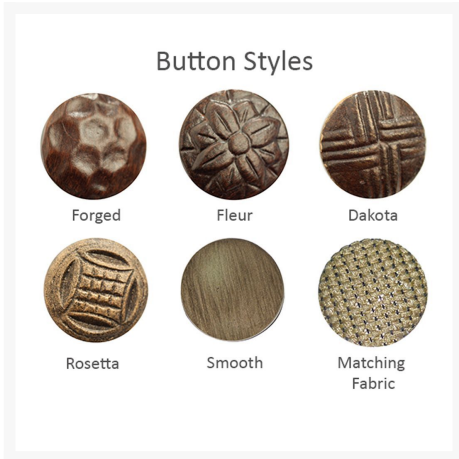

Product Images

Short Description

Villa Bianca Cushioned Chaise Lounge w/ Wheels 1112T by Castelle

Description

Handcrafted with precise artistry and timeless style, the Villa Bianca Cushioned Chaise Lounge w/ Wheels 1112T by Castelle brings exquisite beauty to your outdoor patio space. The Villa Bianca Collection features flowing lines, an open profile, and traditional, empire-style legs while the handcrafted aluminum frame, finished with a multi-stage powder coat, is built to provide all-weather protection. Castelle only uses the best all-weather frame materials and cushions, so you can enjoy all year without worrying about the weather. With a wide variety of top-of-the-line outdoor performance fabrics and hand-painted powder coat finishes to choose from, you can customize this piece to perfection. If you can't find the fabric you're looking for, feel free to give our sales team a call at (888) 947-4449!

Welted Cushions: Welt goes by several names. It can be called a welt trim, welt cord, welt piping, or simply welting. It is the decorative trim around the edges of a cushion to give the cushions a more finished look. A thin piece of cord or piping is wrapped in fabric and sewn to the seams of a cushion. It serves two primary functions. The first is functional, helping to strengthen and protect the seams of the cushion. The second is visual. Welt gives cushions a more finished look and emphasizes the shape of the cushion. Welt that matches the color of the cushion fabric is called a "matching" or "self" welt. Welt that is a different color than the color of the cushion fabric is called a "contrast" welt.