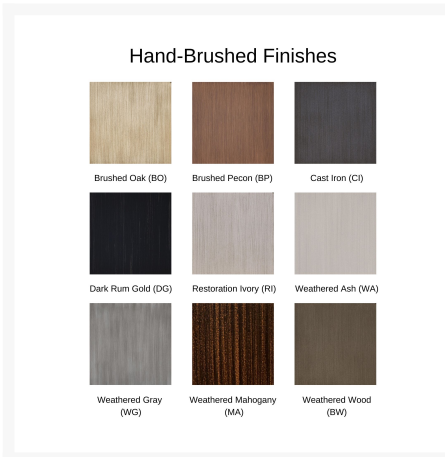

Product Images

Short Description

Villa Bianca Cushioned Chaise Lounge w/ Wheels 1112T by Castelle

Description

Handcrafted with precise artistry and timeless style, the Villa Bianca Cushioned Chaise Lounge w/ Wheels 1112T by Castelle brings exquisite beauty to your outdoor patio space. The Villa Bianca Collection features flowing lines, an open profile, and traditional, empire-style legs while the handcrafted aluminum frame, finished with a multi-stage powder coat, is built to provide all-weather protection. Castelle only uses the best all-weather frame materials and cushions, so you can enjoy all year without worrying about the weather. With a wide variety of top-of-the-line outdoor performance fabrics and hand-painted powder coat finishes to choose from, you can customize this piece to perfection. If you can't find the fabric you're looking for, feel free to give our sales team a call at (888) 947-4449!