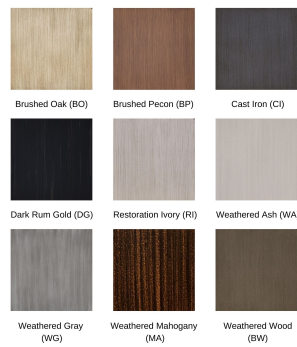

Product Images

Antique Finishes

Hand-Brushed Finishes

Standard Finishes

Short Description

Villa Bianca Cushioned Dining Arm Chair 1106T by Castelle

Description

Handcrafted with precise artistry and timeless style, the Villa Bianca Cushioned Dining Arm Chair 1106T by Castelle brings exquisite beauty to your outdoor patio space. The Villa Bianca Collection features flowing lines, an open profile, and traditional, empire-style legs while the handcrafted aluminum frame, finished with a multi-stage powder coat, is built to provide all-weather protection. Castelle only uses the best all-weather frame materials and cushions, so you can enjoy all year without worrying about the weather. With a wide variety of top-of-the-line outdoor performance fabrics and hand-painted powder coat finishes to choose from, you can customize this piece to perfection. If you can't find the fabric you're looking for, feel free to give our sales team a call at (888) 947-4449!