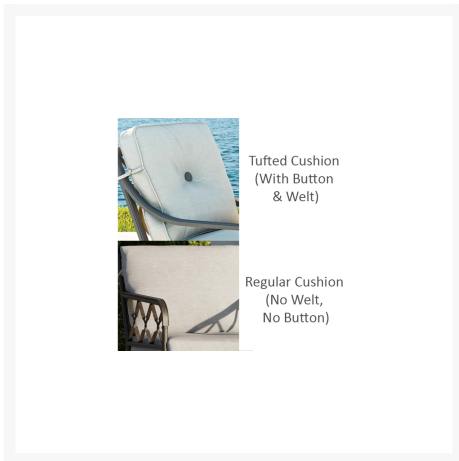

Product Images

Antique Finishes

Hand-Brushed Finishes

Standard Finishes

Short Description

Villa Bianca Cushioned Dining Arm Chair 1106T by Castelle

Description

Handcrafted with precise artistry and timeless style, the Villa Bianca Cushioned Dining Arm Chair 1106T by Castelle brings exquisite beauty to your outdoor patio space. The Villa Bianca Collection features flowing lines, an open profile, and traditional, empire-style legs while the handcrafted aluminum frame, finished with a multi-stage powder coat, is built to provide all-weather protection. Castelle only uses the best all-weather frame materials and cushions, so you can enjoy all year without worrying about the weather. With a wide variety of top-of-the-line outdoor performance fabrics and hand-painted powder coat finishes to choose from, you can customize this piece to perfection. If you can't find the fabric you're looking for, feel free to give our sales team a call at (888) 947-4449!