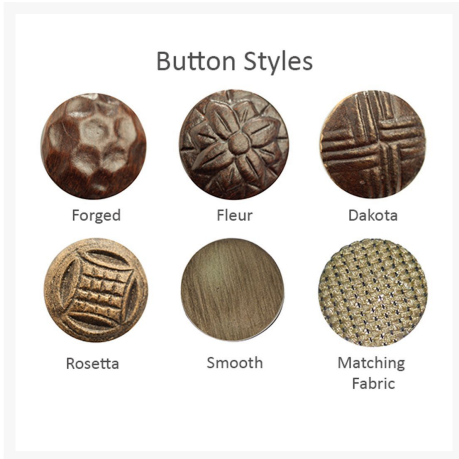

Product Images

Antique Finishes

Hand-Brushed Finishes

Standard Finishes

Short Description

Villa Bianca Cushioned Dining Arm Chair 1106T by Castelle

Description

Handcrafted with precise artistry and timeless style, the Villa Bianca Cushioned Dining Arm Chair 1106T by Castelle brings exquisite beauty to your outdoor patio space. The Villa Bianca Collection features flowing lines, an open profile, and traditional, empire-style legs while the handcrafted aluminum frame, finished with a multi-stage powder coat, is built to provide all-weather protection. Castelle only uses the best all-weather frame materials and cushions, so you can enjoy all year without worrying about the weather. With a wide variety of top-of-the-line outdoor performance fabrics and hand-painted powder coat finishes to choose from, you can customize this piece to perfection. If you can't find the fabric you're looking for, feel free to give our sales team a call at (888) 947-4449!