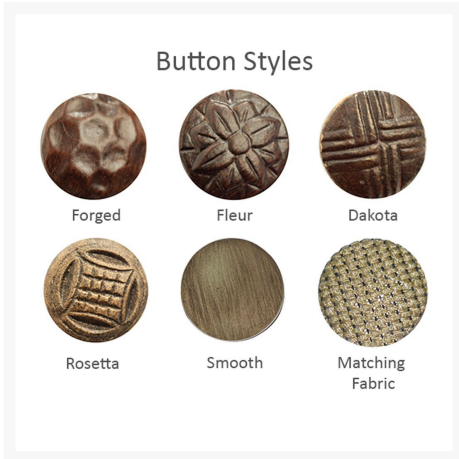

Product Images

Short Description

Villa Bianca Cushioned Lounge Ottoman 1113T by Castelle

Description

Handcrafted with precise artistry and timeless style, the Villa Bianca Cushioned Lounge Ottoman 1113T by Castelle brings exquisite beauty to your outdoor patio space. The Villa Bianca Collection features flowing lines, an open profile, and traditional, empire-style legs while the handcrafted aluminum frame, finished with a multi-stage powder coat, is built to provide all-weather protection. Castelle only uses the best all-weather frame materials and cushions, so you can enjoy all year without worrying about the weather. With a wide variety of top-of-the-line outdoor performance fabrics and hand-painted powder coat finishes to choose from, you can customize this piece to perfection. If you can't find the fabric you're looking for, feel free to give our sales team a call at (888) 947-4449!

Welted Cushions: Welt goes by several names. It can be called a welt trim, welt cord, welt piping, or simply welting. It is the decorative trim around the edges of a cushion to give the cushions a more finished look. A thin piece of cord or piping is wrapped in fabric and sewn to the seams of a cushion. It serves two primary functions. The first is functional, helping to strengthen and protect the seams of the cushion. The second is visual. Welt gives cushions a more finished look and emphasizes the shape of the cushion. Welt that matches the color of the cushion fabric is called a "matching" or "self" welt. Welt that is a different color than the color of the cushion fabric is called a "contrast" welt.