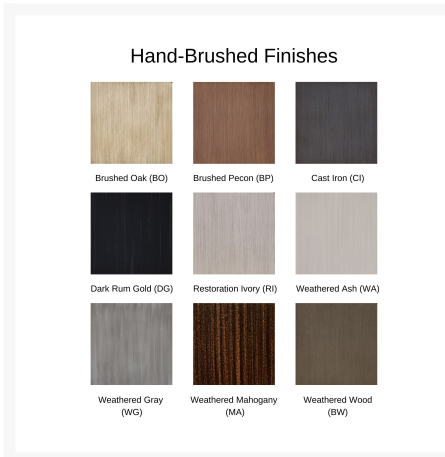

Product Images

Short Description

Villa Bianca Cushioned Lounge Ottoman 1113T by Castelle

Description

Handcrafted with precise artistry and timeless style, the Villa Bianca Cushioned Lounge Ottoman 1113T by Castelle brings exquisite beauty to your outdoor patio space. The Villa Bianca Collection features flowing lines, an open profile, and traditional, empire-style legs while the handcrafted aluminum frame, finished with a multi-stage powder coat, is built to provide all-weather protection. Castelle only uses the best all-weather frame materials and cushions, so you can enjoy all year without worrying about the weather. With a wide variety of top-of-the-line outdoor performance fabrics and hand-painted powder coat finishes to choose from, you can customize this piece to perfection. If you can't find the fabric you're looking for, feel free to give our sales team a call at (888) 947-4449!