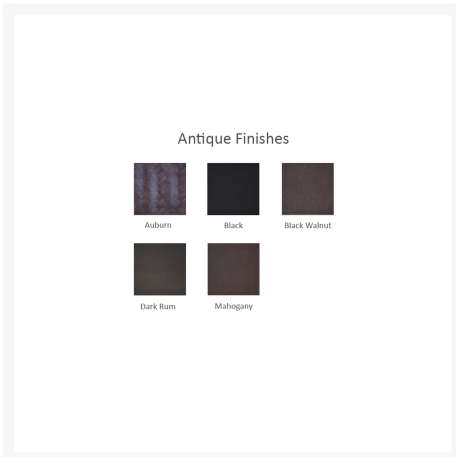

Product Images

Short Description

Villa Bianca Cushioned Lounge Ottoman 1113T by Castelle

Description

Handcrafted with precise artistry and timeless style, the Villa Bianca Cushioned Lounge Ottoman 1113T by Castelle brings exquisite beauty to your outdoor patio space. The Villa Bianca Collection features flowing lines, an open profile, and traditional, empire-style legs while the handcrafted aluminum frame, finished with a multi-stage powder coat, is built to provide all-weather protection. Castelle only uses the best all-weather frame materials and cushions, so you can enjoy all year without worrying about the weather. With a wide variety of top-of-the-line outdoor performance fabrics and hand-painted powder coat finishes to choose from, you can customize this piece to perfection. If you can't find the fabric you're looking for, feel free to give our sales team a call at (888) 947-4449!