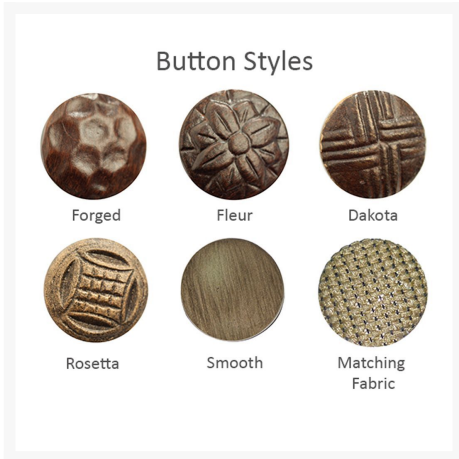

Product Images

Antique Finishes

Hand-Brushed Finishes

Standard Finishes

Short Description

Villa Bianca Cushioned Crescent Sofa 1144T by Castelle

Description

Handcrafted with precise artistry and timeless style, the Villa Bianca Cushioned Crescent Sofa 1144T by Castelle brings exquisite beauty to your outdoor patio space. The Villa Bianca Collection features flowing lines, an open profile, and traditional, empire-style legs while the handcrafted aluminum frame, finished with a multi-stage powder coat, is built to provide all-weather protection. Castelle only uses the best all-weather frame materials and cushions, so you can enjoy all year without worrying about the weather. With a wide variety of top-of-the-line outdoor performance fabrics and hand-painted powder coat finishes to choose from, you can customize this piece to perfection. If you can't find the fabric you're looking for, feel free to give our sales team a call at (888) 947-4449!