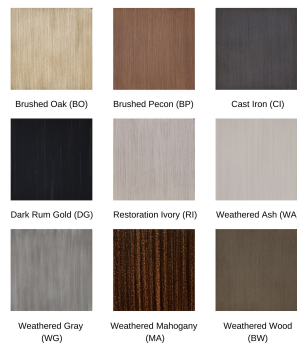

Product Images

Antique Finishes

Hand-Brushed Finishes

Standard Finishes

Short Description

Villa Bianca Cushioned Crescent Sofa 1144T by Castelle

Description

Handcrafted with precise artistry and timeless style, the Villa Bianca Cushioned Crescent Sofa 1144T by Castelle brings exquisite beauty to your outdoor patio space. The Villa Bianca Collection features flowing lines, an open profile, and traditional, empire-style legs while the handcrafted aluminum frame, finished with a multi-stage powder coat, is built to provide all-weather protection. Castelle only uses the best all-weather frame materials and cushions, so you can enjoy all year without worrying about the weather. With a wide variety of top-of-the-line outdoor performance fabrics and hand-painted powder coat finishes to choose from, you can customize this piece to perfection. If you can't find the fabric you're looking for, feel free to give our sales team a call at (888) 947-4449!