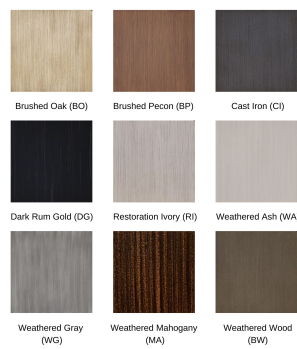

Product Images

Antique Finishes

Hand-Brushed Finishes

Standard Finishes

Short Description

Villa Bianca Cushioned Crescent Loveseat 1141T by Castelle

Description

Handcrafted with precise artistry and timeless style, the Villa Bianca Cushioned Crescent Loveseat 1141T by Castelle brings exquisite beauty to your outdoor patio space. The Villa Bianca Collection features flowing lines, an open profile, and traditional, empire-style legs while the handcrafted aluminum frame, finished with a multi-stage powder coat, is built to provide all-weather protection. Castelle only uses the best all-weather frame materials and cushions, so you can enjoy all year without worrying about the weather. With a wide variety of top-of-the-line outdoor performance fabrics and hand-painted powder coat finishes to choose from, you can customize this piece to perfection. If you can't find the fabric you're looking for, feel free to give our sales team a call at (888) 947-4449!