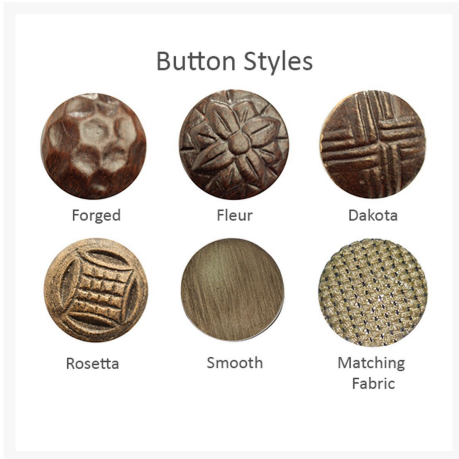

Product Images

Antique Finishes

Hand-Brushed Finishes

Standard Finishes

Short Description

Villa Bianca Cushioned Crescent Loveseat 1141T by Castelle

Description

Handcrafted with precise artistry and timeless style, the Villa Bianca Cushioned Crescent Loveseat 1141T by Castelle brings exquisite beauty to your outdoor patio space. The Villa Bianca Collection features flowing lines, an open profile, and traditional, empire-style legs while the handcrafted aluminum frame, finished with a multi-stage powder coat, is built to provide all-weather protection. Castelle only uses the best all-weather frame materials and cushions, so you can enjoy all year without worrying about the weather. With a wide variety of top-of-the-line outdoor performance fabrics and hand-painted powder coat finishes to choose from, you can customize this piece to perfection. If you can't find the fabric you're looking for, feel free to give our sales team a call at (888) 947-4449!