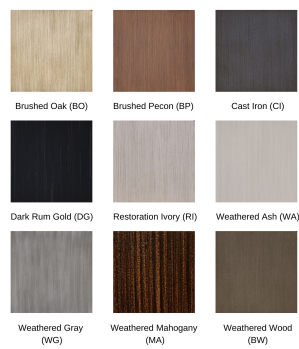

Product Images

Antique Finishes

Hand-Brushed Finishes

Standard Finishes

Short Description

Villa Bianca Cushioned High Back Lounge Swivel Rocker 1116T by Castelle

Description

Handcrafted with precise artistry and timeless style, the Villa Bianca Cushioned High Back Lounge Swivel Rocker 1116T by Castelle brings exquisite beauty to your outdoor patio space. The Villa Bianca Collection features flowing lines, an open profile, and traditional, empire-style legs while the handcrafted aluminum frame, finished with a multi-stage powder coat, is built to provide all-weather protection. Castelle only uses the best all-weather frame materials and cushions, so you can enjoy all year without worrying about the weather. With a wide variety of top-of-the-line outdoor performance fabrics and hand-painted powder coat finishes to choose from, you can customize this piece to perfection. If you can't find the fabric you're looking for, feel free to give our sales team a call at (888) 947-4449!