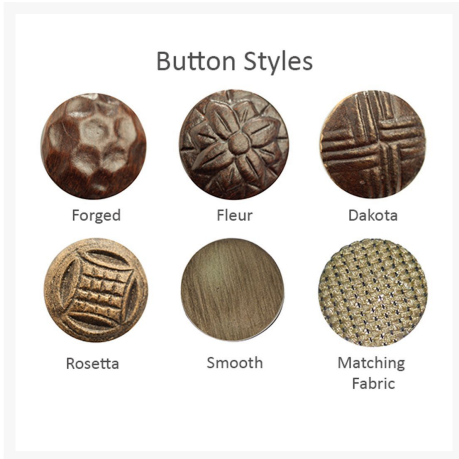

Product Images

Antique Finishes

Hand-Brushed Finishes

Standard Finishes

Short Description

Villa Bianca Cushioned High Back Lounge Swivel Rocker 1116T by Castelle

Description

Handcrafted with precise artistry and timeless style, the Villa Bianca Cushioned High Back Lounge Swivel Rocker 1116T by Castelle brings exquisite beauty to your outdoor patio space. The Villa Bianca Collection features flowing lines, an open profile, and traditional, empire-style legs while the handcrafted aluminum frame, finished with a multi-stage powder coat, is built to provide all-weather protection. Castelle only uses the best all-weather frame materials and cushions, so you can enjoy all year without worrying about the weather. With a wide variety of top-of-the-line outdoor performance fabrics and hand-painted powder coat finishes to choose from, you can customize this piece to perfection. If you can't find the fabric you're looking for, feel free to give our sales team a call at (888) 947-4449!