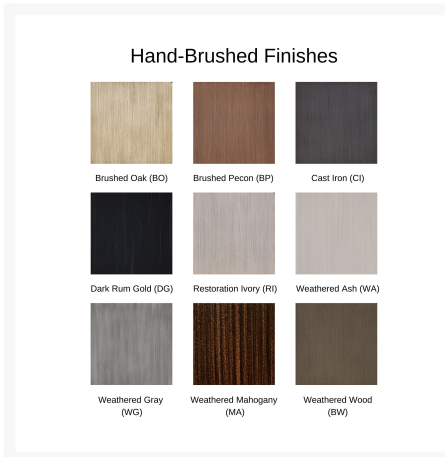

Product Images

Short Description

Villa Bianca Cushioned Lounge Chair 1110T by Castelle

Description

Handcrafted with precise artistry and timeless style, the Villa Bianca Cushioned Lounge Chair 1110T by Castelle brings exquisite beauty to your outdoor patio space. The Villa Bianca Collection features flowing lines, an open profile, and traditional, empire-style legs while the handcrafted aluminum frame, finished with a multi-stage powder coat, is built to provide all-weather protection. Castelle only uses the best all-weather frame materials and cushions, so you can enjoy all year without worrying about the weather. With a wide variety of top-of-the-line outdoor performance fabrics and hand-painted powder coat finishes to choose from, you can customize this piece to perfection. If you can't find the fabric you're looking for, feel free to give our sales team a call at (888) 947-4449!