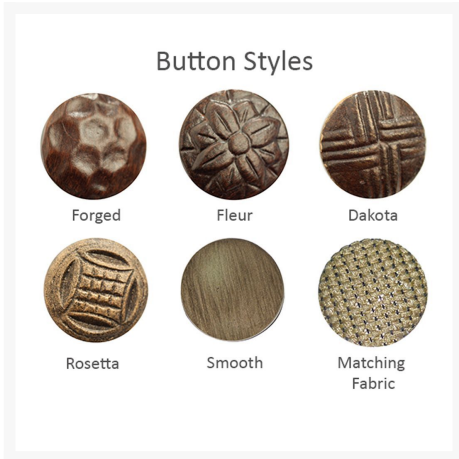

Product Images

Short Description

Villa Bianca Cushioned Lounge Chair 1110T by Castelle

Description

Handcrafted with precise artistry and timeless style, the Villa Bianca Cushioned Lounge Chair 1110T by Castelle brings exquisite beauty to your outdoor patio space. The Villa Bianca Collection features flowing lines, an open profile, and traditional, empire-style legs while the handcrafted aluminum frame, finished with a multi-stage powder coat, is built to provide all-weather protection. Castelle only uses the best all-weather frame materials and cushions, so you can enjoy all year without worrying about the weather. With a wide variety of top-of-the-line outdoor performance fabrics and hand-painted powder coat finishes to choose from, you can customize this piece to perfection. If you can't find the fabric you're looking for, feel free to give our sales team a call at (888) 947-4449!