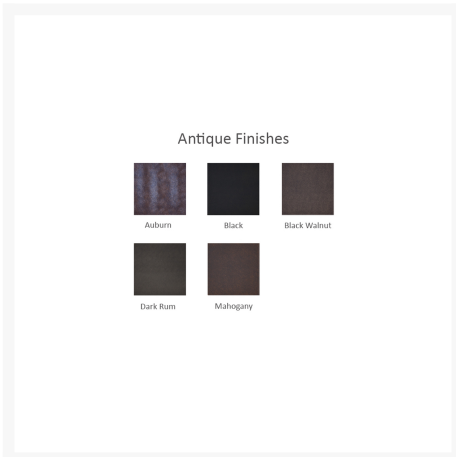

Product Images

Short Description

Villa Bianca Cushioned Lounge Chair 1110T by Castelle

Description

Handcrafted with precise artistry and timeless style, the Villa Bianca Cushioned Lounge Chair 1110T by Castelle brings exquisite beauty to your outdoor patio space. The Villa Bianca Collection features flowing lines, an open profile, and traditional, empire-style legs while the handcrafted aluminum frame, finished with a multi-stage powder coat, is built to provide all-weather protection. Castelle only uses the best all-weather frame materials and cushions, so you can enjoy all year without worrying about the weather. With a wide variety of top-of-the-line outdoor performance fabrics and hand-painted powder coat finishes to choose from, you can customize this piece to perfection. If you can't find the fabric you're looking for, feel free to give our sales team a call at (888) 947-4449!