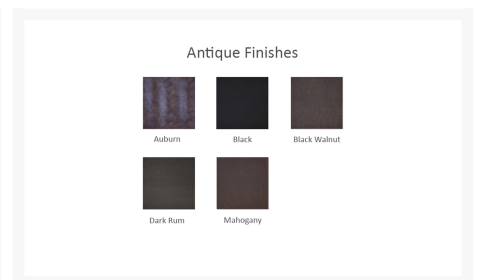

Product Images