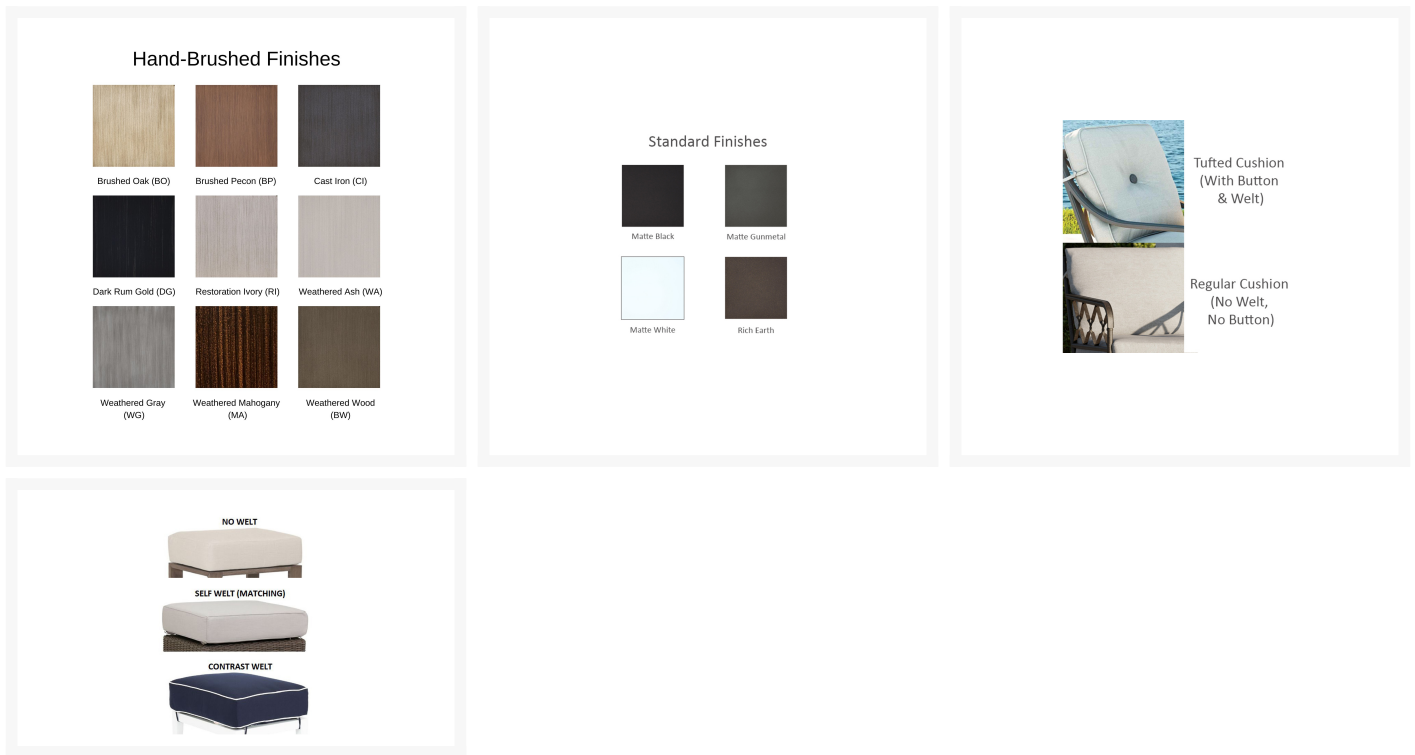

Product Images

Short Description

Saxton Cushioned Dining Arm Chair 2C06R by Castelle

Description

Merging bold design and refined elegance, the Saxton Cushioned Dining Arm Chair 2C06R by Castelle creates a personalized outdoor experience with a high-end designer feel. Inspired by beautiful vintage mosaic tile designs, its crisp clean lines and striking angles create an art form that exudes exquisite luxury. Select from two decorative cast aluminum back and side motifs- Orleans and Xaria- that can be mixed and matched between an array of deep seating and dining pieces. Built to stand the test of time, its handcrafted cast aluminum frames are finished with a multi-stage powder coat that is impervious to all weather and climates. Castelle only uses the best all-weather frame materials so you can enjoy all year without worrying about the weather. With a wide variety of top-of-the-line outdoor performance sling fabrics and hand-painted powder coat finishes to choose from, you can customize this piece to perfection. If you can't find the fabric you're looking for, feel free to give our sales team a call at (888) 947-4449!