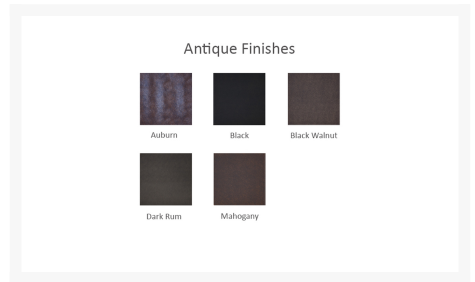

Short Description

Saxton Cushioned Loveseat 2C11R by Castelle

Description

Merging bold design and refined elegance, the Saxton Cushioned Loveseat 2C11R by Castelle creates a personalized outdoor experience with a high-end designer feel. Inspired by beautiful vintage mosaic tile designs, its crisp clean lines and striking angles create an art form that exudes exquisite luxury. Select from two decorative cast aluminum back and side motifs- Orleans and Xaria- that can be mixed and matched between an array of deep seating and dining pieces. Built to stand the test of time, its handcrafted cast aluminum frames are finished with a multi-stage powder coat that is impervious to all weather and climates. Castelle only uses the best all-weather frame materials so you can enjoy all year without worrying about the weather. With a wide variety of top-of-the-line outdoor performance sling fabrics and hand-painted powder coat finishes to choose from, you can customize this piece to perfection. If you can't find the fabric you're looking for, feel free to give our sales team a call at (888) 947-4449!

Includes

- One (1) Saxton Cushioned Loveseat 2C11R
- Two (2) Accent Pillows CUS63K

Dimensions

- 57"W x 34.5"D x 36"H (67.5 lbs.)
- Seat Height: 19"
- Arm Height: 25"