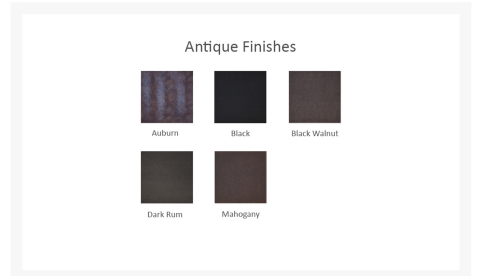

Product Images

Short Description

Saxton Cushioned Lounge Chair 2C10R by Castelle

Description

Merging bold design and refined elegance, the Saxton Cushioned Lounge Chair 2C10R by Castelle creates a personalized outdoor experience with a high-end designer feel. Inspired by beautiful vintage mosaic tile designs, its crisp clean lines and striking angles create an art form that exudes exquisite luxury. Select from two decorative cast aluminum back and side motifs- Orleans and Xaria- that can be mixed and matched between an array of deep seating and dining pieces. Built to stand the test of time, its handcrafted cast aluminum frames are finished with a multi-stage powder coat that is impervious to all weather and climates. Castelle only uses the best all-weather frame materials so you can enjoy all year without worrying about the weather. With a wide variety of top-of-the-line outdoor performance sling fabrics and hand-painted powder coat finishes to choose from, you can customize this piece to perfection. If you can't find the fabric you're looking for, feel free to give our sales team a call at (888) 947-4449!