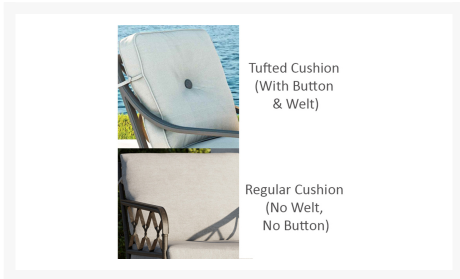

Short Description

Saxton Cushioned Lounge Chair 2C10R by Castelle

Description

Merging bold design and refined elegance, the Saxton Cushioned Lounge Chair 2C10R by Castelle creates a personalized outdoor experience with a high-end designer feel. Inspired by beautiful vintage mosaic tile designs, its crisp clean lines and striking angles create an art form that exudes exquisite luxury. Select from two decorative cast aluminum back and side motifs- Orleans and Xaria- that can be mixed and matched between an array of deep seating and dining pieces. Built to stand the test of time, its handcrafted cast aluminum frames are finished with a multi-stage powder coat that is impervious to all weather and climates. Castelle only uses the best all-weather frame materials so you can enjoy all year without worrying about the weather. With a wide variety of top-of-the-line outdoor performance sling fabrics and hand-painted powder coat finishes to choose from, you can customize this piece to perfection. If you can't find the fabric you're looking for, feel free to give our sales team a call at (888) 947-4449!

Includes

- One (1) Saxton Cushioned Lounge Chair 2C10R
- One (1) Accent Pillow CUS63K

Dimensions

- 29.5"W x 34.5"D x 36"H (43 lbs.)
- Seat Height: 19"
- Arm Height: 25"