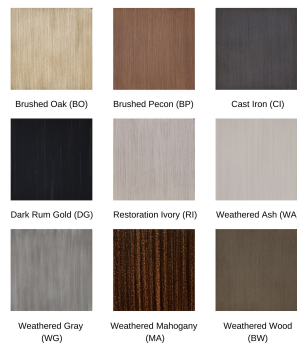

Product Images

Antique Finishes

Hand-Brushed Finishes

Standard Finishes

Short Description

Monterey Sling High Back Swivel Bar Stool 5899S by Castelle

Description

Vintage styling blended with a luxury lifestyle, the Monterey Sling High Back Swivel Bar Stool 5899S by Castelle offers a fresh and distinctive design of comfort and quality. Masterfully crafted with a traditional design and exquisite cast aluminum details, the Monterey Collection will bring timeless beauty to your outdoor patio space. Fully-welded aluminum frames with a multi-stage powder-coat finish are durable, weather-resistant and meant to be enjoyed throughout the years. Castelle only uses the best all-weather frame materials so you can enjoy all year without worrying about the weather. With a wide variety of top-of-the-line outdoor performance sling fabrics and hand-painted powder coat finishes to choose from, you can customize this piece to perfection. If you can't find the fabric you're looking for, feel free to give our sales team a call at (888) 947-4449!

Includes

- One (1) Monterey Sling High Back Swivel Bar Stool 5899S

Dimensions

- 24.5"W x 28.5"D x 51"H (28 lbs.)
- Seat Height:30"

Features

- Aluminum frames are durable, low-maintenance, and rust-proof
- Cast aluminum detailing is crafted by hand for a truly one-of-a-kind look
- Multi-stage powder-coat finish is baked on to lock in color and all-weather frame protection
- Frames come fully welded, so no assembly is needed
- Standout performance fabric brands like Sunbrella, Outdura and Bliss are easy to clean and carry a 5 year fade warranty
- All outdoor slings have been factory treated to resist stains and mildew
- Nylon feet glides protect your furniture and deck from getting scratched
- Made in Puerto Rico, USA