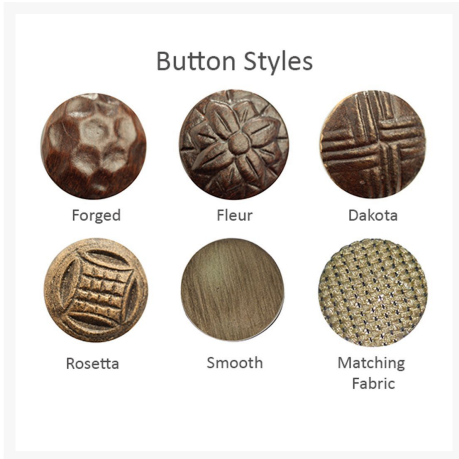

Product Images

Antique Finishes

Hand-Brushed Finishes

Standard Finishes

Short Description

Monterey Cushioned Dining Swivel Rocker 5807T by Castelle

Description

Vintage styling blended with a luxury lifestyle, the Monterey Cushioned Dining Swivel Rocker 5807T by Castelle offers a fresh and distinctive design of comfort and quality. Masterfully crafted with a traditional design and exquisite cast aluminum details, the Monterey Collection will bring timeless beauty to your outdoor patio space. Fully-welded aluminum frames with a multi-stage powder-coat finish are durable, weather-resistant and meant to be enjoyed throughout the years. Castelle only uses the best all-weather frame materials and cushions, so you can enjoy all year without worrying about the weather. With a wide variety of top-of-the-line outdoor performance fabrics and hand-painted powder coat finishes to choose from, you can customize this piece to perfection. If you can't find the fabric you're looking for, feel free to give our sales team a call at (888) 947-4449!