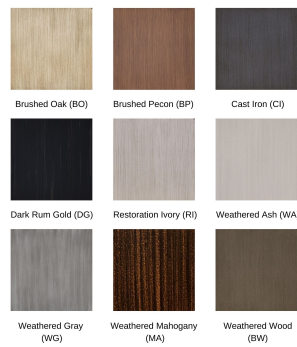

Product Images

Antique Finishes

Hand-Brushed Finishes

Standard Finishes

Short Description

Monterey Cushioned Dining Swivel Rocker 5807T by Castelle

Description

Vintage styling blended with a luxury lifestyle, the Monterey Cushioned Dining Swivel Rocker 5807T by Castelle offers a fresh and distinctive design of comfort and quality. Masterfully crafted with a traditional design and exquisite cast aluminum details, the Monterey Collection will bring timeless beauty to your outdoor patio space. Fully-welded aluminum frames with a multi-stage powder-coat finish are durable, weather-resistant and meant to be enjoyed throughout the years. Castelle only uses the best all-weather frame materials and cushions, so you can enjoy all year without worrying about the weather. With a wide variety of top-of-the-line outdoor performance fabrics and hand-painted powder coat finishes to choose from, you can customize this piece to perfection. If you can't find the fabric you're looking for, feel free to give our sales team a call at (888) 947-4449!