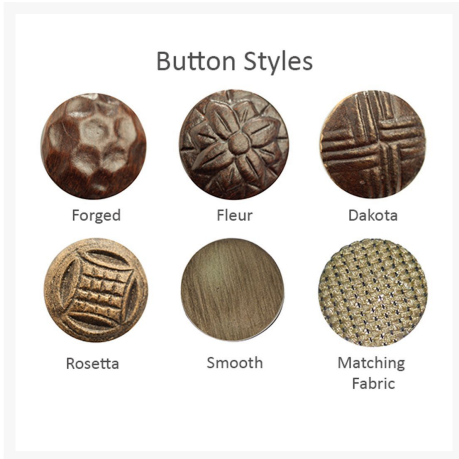

Product Images

Antique Finishes

Hand-Brushed Finishes

Standard Finishes

CASTELLE

the CASTELLE DIFFERENCE

- 1 Premium certified aluminum alloy extrusions
- 2 Reinforced tack welding for lasting durability
- 3 State-of-the-art foundry techniques ensure industry-leading quality cast aluminum products
- 4 Seamless 300 degree welds for invisible and rust-free joints
- 5 Architectural grade powder coating applied during the finishing process for a durable, long lasting beauty
- 6 Hand applied custom finishes with UV resistant clear coating
- 7 Slowly polyester silicone fibers fill the 100% acrylic cushion for ultimate comfort and durability
- 8 Hand sewn and tailored cushion fabrics ensure perfect detailing
- 9 Polyester fiber wraps dense machine foam seat cushions for ultimate comfort and durability

Learn more at CASTELLELUXURY.COM

Short Description

Monterey Cushioned Dining Arm Chair 5806T by Castelle

Description

Vintage styling blended with a luxury lifestyle, the Monterey Cushioned Dining Arm Chair 5806T by Castelle offers a fresh and distinctive design of comfort and quality. Masterfully crafted with a traditional design and exquisite cast aluminum details, the Monterey Collection will bring timeless beauty to your outdoor patio space. Fully-welded aluminum frames with a multi-stage powder-coat finish are durable, weather-resistant and meant to be enjoyed throughout the years. Castelle only uses the best all-weather frame materials and cushions, so you can enjoy all year without worrying about the weather. With a wide variety of top-of-the-line outdoor performance fabrics and hand-painted powder coat finishes to choose from, you can customize this piece to perfection. If you can't find the fabric you're looking for, feel free to give our sales team a call at (888) 947-4449!