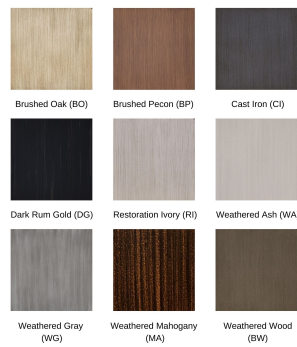

Antique Finishes

Hand-Brushed Finishes