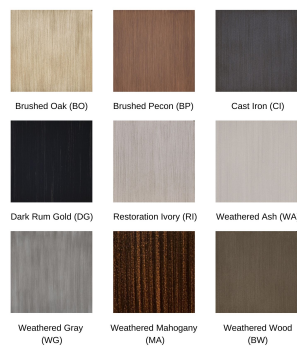

Product Images

Antique Finishes

Hand-Brushed Finishes

Standard Finishes

Short Description

Monterey Cushioned Lounge Ottoman 5813T by Castelle

Description

Vintage styling blended with a luxury lifestyle, the Monterey Cushioned Lounge Ottoman 5813T by Castelle offers a fresh and distinctive design of comfort and quality. Masterfully crafted with a traditional design and exquisite cast aluminum details, the Monterey Collection will bring timeless beauty to your outdoor patio space. Fully-welded aluminum frames with a multi-stage powder-coat finish are durable, weather-resistant and meant to be enjoyed throughout the years. Castelle only uses the best all-weather frame materials and cushions, so you can enjoy all year without worrying about the weather. With a wide variety of top-of-the-line outdoor performance fabrics and hand-painted powder coat finishes to choose from, you can customize this piece to perfection. If you can't find the fabric you're looking for, feel free to give our sales team a call at (888) 947-4449!