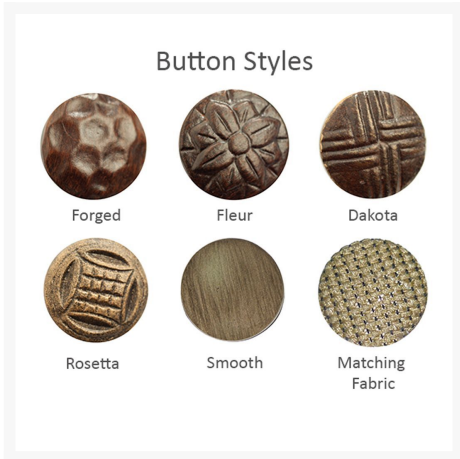

Short Description

Monterey Cushioned Lounge Ottoman 5813T by Castelle

Description

Vintage styling blended with a luxury lifestyle, the Monterey Cushioned Lounge Ottoman 5813T by Castelle offers a fresh and distinctive design of comfort and quality. Masterfully crafted with a traditional design and exquisite cast aluminum details, the Monterey Collection will bring timeless beauty to your outdoor patio space. Fully-welded aluminum frames with a multi-stage powder-coat finish are durable, weather-resistant and meant to be enjoyed throughout the years. Castelle only uses the best all-weather frame materials and cushions, so you can enjoy all year without worrying about the weather. With a wide variety of top-of-the-line outdoor performance fabrics and hand-painted powder coat finishes to choose from, you can customize this piece to perfection. If you can't find the fabric you're looking for, feel free to give our sales team a call at (888) 947-4449!

Includes

- One (1) Monterey Cushioned Lounge Ottoman 5813T

Dimensions

- 30.5"W x 26.5"D x 19.5"H (24 lbs.)