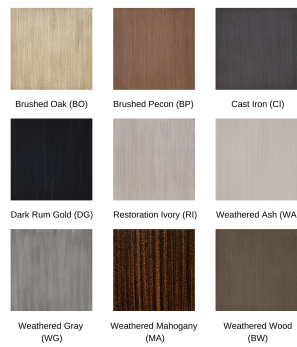

Product Images

Antique Finishes

Hand-Brushed Finishes

Standard Finishes

Short Description

Monterey Cushioned Crescent Sofa 5844T by Castelle

Description

Vintage styling blended with a luxury lifestyle, the Monterey Cushioned Crescent Sofa 5844T by Castelle offers a fresh and distinctive design of comfort and quality. Masterfully crafted with a traditional design and exquisite cast aluminum details, the Monterey Collection will bring timeless beauty to your outdoor patio space. Fully-welded aluminum frames with a multi-stage powder-coat finish are durable, weather-resistant and meant to be enjoyed throughout the years. Castelle only uses the best all-weather frame materials and cushions, so you can enjoy all year without worrying about the weather. With a wide variety of top-of-the-line outdoor performance fabrics and hand-painted powder coat finishes to choose from, you can customize this piece to perfection. If you can't find the fabric you're looking for, feel free to give our sales team a call at (888) 947-4449!