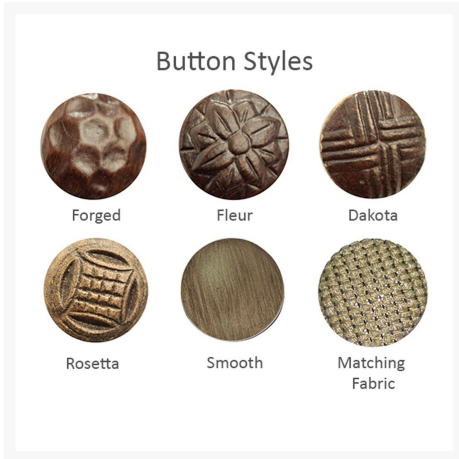

Product Images

Antique Finishes

Hand-Brushed Finishes

Standard Finishes

Short Description

Monterey Cushioned Crescent Sofa 5844T by Castelle

Description

Vintage styling blended with a luxury lifestyle, the Monterey Cushioned Crescent Sofa 5844T by Castelle offers a fresh and distinctive design of comfort and quality. Masterfully crafted with a traditional design and exquisite cast aluminum details, the Monterey Collection will bring timeless beauty to your outdoor patio space. Fully-welded aluminum frames with a multi-stage powder-coat finish are durable, weather-resistant and meant to be enjoyed throughout the years. Castelle only uses the best all-weather frame materials and cushions, so you can enjoy all year without worrying about the weather. With a wide variety of top-of-the-line outdoor performance fabrics and hand-painted powder coat finishes to choose from, you can customize this piece to perfection. If you can't find the fabric you're looking for, feel free to give our sales team a call at (888) 947-4449!