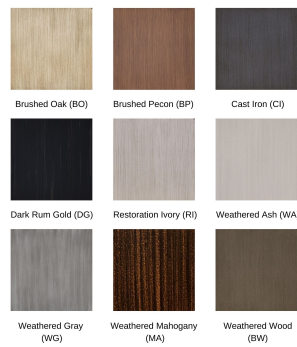

Product Images

Antique Finishes

Hand-Brushed Finishes

Standard Finishes

Short Description

Monterey Cushioned Crescent Loveseat 5841T by Castelle

Description

Vintage styling blended with a luxury lifestyle, the Monterey Cushioned Crescent Loveseat 5841T by Castelle offers a fresh and distinctive design of comfort and quality. Masterfully crafted with a traditional design and exquisite cast aluminum details, the Monterey Collection will bring timeless beauty to your outdoor patio space. Fully-welded aluminum frames with a multi-stage powder-coat finish are durable, weather-resistant and meant to be enjoyed throughout the years. Castelle only uses the best all-weather frame materials and cushions, so you can enjoy all year without worrying about the weather. With a wide variety of top-of-the-line outdoor performance fabrics and hand-painted powder coat finishes to choose from, you can customize this piece to perfection. If you can't find the fabric you're looking for, feel free to give our sales team a call at (888) 947-4449!