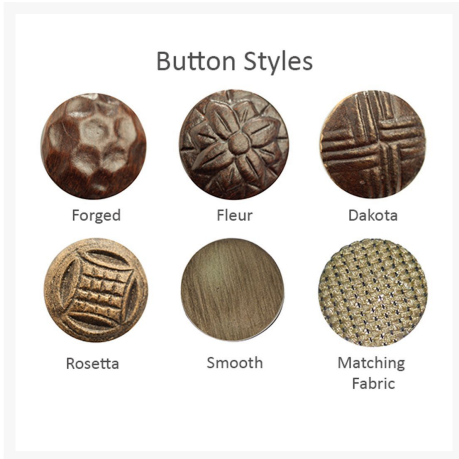

Product Images

Antique Finishes

Hand-Brushed Finishes

Standard Finishes

Short Description

Monterey Cushioned Crescent Loveseat 5841T by Castelle

Description

Vintage styling blended with a luxury lifestyle, the Monterey Cushioned Crescent Loveseat 5841T by Castelle offers a fresh and distinctive design of comfort and quality. Masterfully crafted with a traditional design and exquisite cast aluminum details, the Monterey Collection will bring timeless beauty to your outdoor patio space. Fully-welded aluminum frames with a multi-stage powder-coat finish are durable, weather-resistant and meant to be enjoyed throughout the years. Castelle only uses the best all-weather frame materials and cushions, so you can enjoy all year without worrying about the weather. With a wide variety of top-of-the-line outdoor performance fabrics and hand-painted powder coat finishes to choose from, you can customize this piece to perfection. If you can't find the fabric you're looking for, feel free to give our sales team a call at (888) 947-4449!