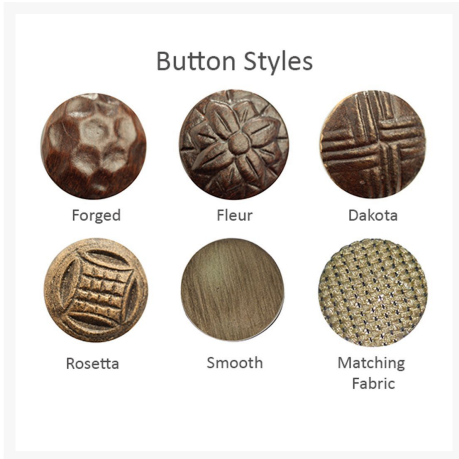

Product Images

Antique Finishes

Hand-Brushed Finishes

Standard Finishes

Short Description

Monterey Cushioned Loveseat 5811T by Castelle

Description

Vintage styling blended with a luxury lifestyle, the Monterey Cushioned Loveseat 5811T by Castelle offers a fresh and distinctive design of comfort and quality. Masterfully crafted with a traditional design and exquisite cast aluminum details, the Monterey Collection will bring timeless beauty to your outdoor patio space. Fully-welded aluminum frames with a multi-stage powder-coat finish are durable, weather-resistant and meant to be enjoyed throughout the years. Castelle only uses the best all-weather frame materials and cushions, so you can enjoy all year without worrying about the weather. With a wide variety of top-of-the-line outdoor performance fabrics and hand-painted powder coat finishes to choose from, you can customize this piece to perfection. If you can't find the fabric you're looking for, feel free to give our sales team a call at (888) 947-4449!