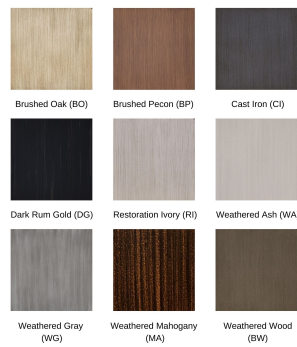

Product Images

Antique Finishes

Hand-Brushed Finishes

Standard Finishes

Short Description

Monterey Cushioned Loveseat 5811T by Castelle

Description

Vintage styling blended with a luxury lifestyle, the Monterey Cushioned Loveseat 5811T by Castelle offers a fresh and distinctive design of comfort and quality. Masterfully crafted with a traditional design and exquisite cast aluminum details, the Monterey Collection will bring timeless beauty to your outdoor patio space. Fully-welded aluminum frames with a multi-stage powder-coat finish are durable, weather-resistant and meant to be enjoyed throughout the years. Castelle only uses the best all-weather frame materials and cushions, so you can enjoy all year without worrying about the weather. With a wide variety of top-of-the-line outdoor performance fabrics and hand-painted powder coat finishes to choose from, you can customize this piece to perfection. If you can't find the fabric you're looking for, feel free to give our sales team a call at (888) 947-4449!