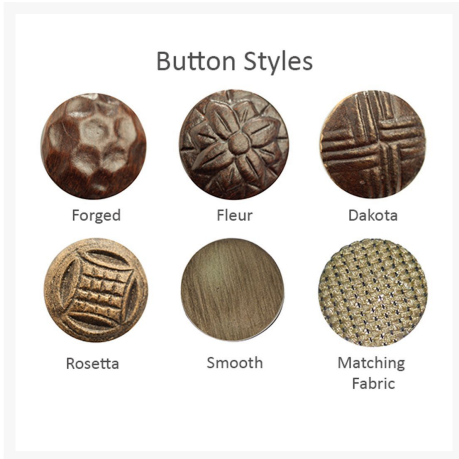

Product Images

Antique Finishes

Hand-Brushed Finishes

Standard Finishes

Short Description

Monterey Cushioned High Back Lounge Swivel Rocker 5816T by Castelle

Description

Vintage styling blended with a luxury lifestyle, the Monterey Cushioned High Back Lounge Swivel Rocker 5816T by Castelle offers a fresh and distinctive design of comfort and quality. Masterfully crafted with a traditional design and exquisite cast aluminum details, the Monterey Collection will bring timeless beauty to your outdoor patio space. Fully-welded aluminum frames with a multi-stage powder-coat finish are durable, weather-resistant and meant to be enjoyed throughout the years. Castelle only uses the best all-weather frame materials and cushions, so you can enjoy all year without worrying about the weather. With a wide variety of top-of-the-line outdoor performance fabrics and hand-painted powder coat finishes to choose from, you can customize this piece to perfection. If you can't find the fabric you're looking for, feel free to give our sales team a call at (888) 947-4449!