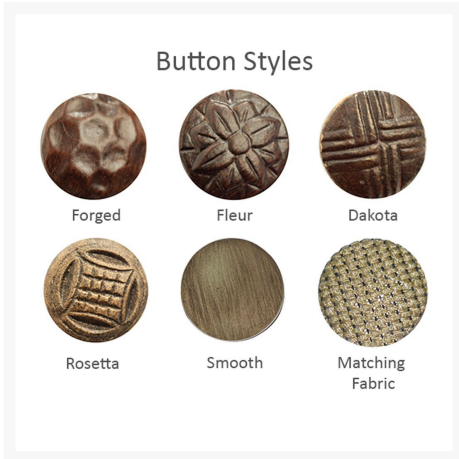

Product Images

Antique Finishes

Hand-Brushed Finishes

Standard Finishes

Short Description

Monterey Cushioned Lounge Chair 5810T by Castelle

Description

Vintage styling blended with a luxury lifestyle, the Monterey Cushioned Lounge Chair 5810T by Castelle offers a fresh and distinctive design of comfort and quality. Masterfully crafted with a traditional design and exquisite cast aluminum details, the Monterey Collection will bring timeless beauty to your outdoor patio space. Fully-welded aluminum frames with a multi-stage powder-coat finish are durable, weather-resistant and meant to be enjoyed throughout the years. Castelle only uses the best all-weather frame materials and cushions, so you can enjoy all year without worrying about the weather. With a wide variety of top-of-the-line outdoor performance fabrics and hand-painted powder coat finishes to choose from, you can customize this piece to perfection. If you can't find the fabric you're looking for, feel free to give our sales team a call at (888) 947-4449!