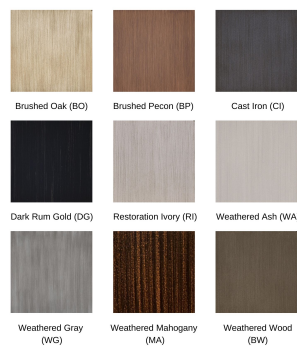

Product Images

Antique Finishes

Hand-Brushed Finishes

Standard Finishes

Short Description

Monterey Cushioned Lounge Chair 5810T by Castelle

Description

Vintage styling blended with a luxury lifestyle, the Monterey Cushioned Lounge Chair 5810T by Castelle offers a fresh and distinctive design of comfort and quality. Masterfully crafted with a traditional design and exquisite cast aluminum details, the Monterey Collection will bring timeless beauty to your outdoor patio space. Fully-welded aluminum frames with a multi-stage powder-coat finish are durable, weather-resistant and meant to be enjoyed throughout the years. Castelle only uses the best all-weather frame materials and cushions, so you can enjoy all year without worrying about the weather. With a wide variety of top-of-the-line outdoor performance fabrics and hand-painted powder coat finishes to choose from, you can customize this piece to perfection. If you can't find the fabric you're looking for, feel free to give our sales team a call at (888) 947-4449!