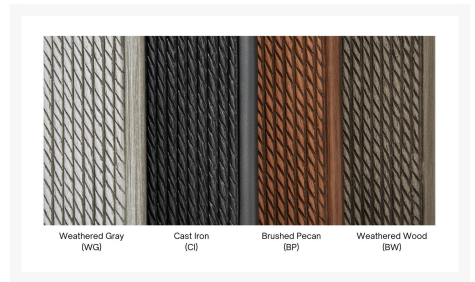

Short Description

Korda Cushioned Dining Swivel Rocker 3A48T by Castelle

Description

An ode to the freedom and relaxation of sailing, the Korda Cushioned Dining Swivel Rocker 3A48T by Castelle combines an elegant silhouette with luxurious comfort. The eye-catching, hand-painted cast aluminum frame is accentuated with an authentic, nautical rope inspired by the high seas. Carefully handcrafted, the fully-welded aluminum frames are built to last while a multi-state powder coat provides all-weather protection across all seasons. Castelle only uses the best all-weather frame materials and cushions, so you can enjoy all year without worrying about the weather. With a wide variety of top-of-the-line outdoor performance fabrics and hand-painted powder coat finishes to choose from, you can customize this piece to perfection. If you can't find the fabric you're looking for, feel free to give our sales team a call at (888) 947-4449!

Includes

- One (1) Korda Cushioned Dining Swivel Rocker 3A48T

Dimensions

- 23"W x 25.5"D x 35"H (17 lbs.)
- Seat Height: 20"
- Arm Height: 24.5"

Features

- Aluminum frames are durable, low-maintenance, and rust-proof
- Cast aluminum detailing is crafted by hand for a truly one-of-a-kind look
- Multi-stage powder-coat finish is baked on to lock in color and all-weather frame protection
- Frames come fully welded, so no assembly is needed
- Standout performance fabric brands like Sunbrella, Outdura and Bliss are easy to clean and carry a 5 year fade warranty