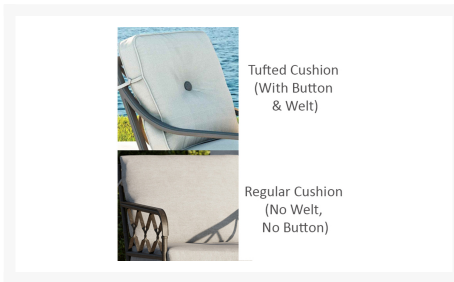

Short Description

Korda Cushioned Dining Swivel Rocker 3A48T by Castelle

Description

An ode to the freedom and relaxation of sailing, the Korda Cushioned Dining Swivel Rocker 3A48T by Castelle combines an elegant silhouette with luxurious comfort. The eye-catching, hand-painted cast aluminum frame is accentuated with an authentic, nautical rope inspired by the high seas. Carefully handcrafted, the fully-welded aluminum frames are built to last while a multi-state powder coat provides all-weather protection across all seasons. Castelle only uses the best all-weather frame materials and cushions, so you can enjoy all year without worrying about the weather. With a wide variety of top-of-the-line outdoor performance fabrics and hand-painted powder coat finishes to choose from, you can customize this piece to perfection. If you can't find the fabric you're looking for, feel free to give our sales team a call at (888) 947-4449!

Includes

- One (1) Korda Cushioned Dining Swivel Rocker 3A48T

Dimensions

- 23"W x 25.5"D x 35"H (17 lbs.)
- Seat Height: 20"
- Arm Height: 24.5"

Features

- Aluminum frames are durable, low-maintenance, and rust-proof
- Cast aluminum detailing is crafted by hand for a truly one-of-a-kind look
- Multi-stage powder-coat finish is baked on to lock in color and all-weather frame protection
- Frames come fully welded, so no assembly is needed
- Standout performance fabric brands like Sunbrella, Outdura and Bliss are easy to clean and carry a 5 year fade warranty