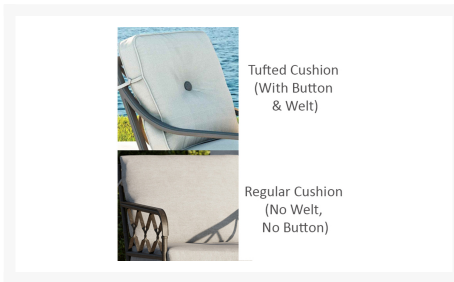

Product Images

Short Description

Korda Cushioned Dining Arm Chair 3A40T by Castelle

Description

An ode to the freedom and relaxation of sailing, the Korda Cushioned Dining Arm Chair 3A40T by Castelle combines an elegant silhouette with luxurious comfort. The eye-catching, hand-painted cast aluminum frame is accentuated with an authentic, nautical rope inspired by the high seas. Carefully handcrafted, the fully-welded aluminum frames are built to last while a multi-state powder coat provides all-weather protection across all seasons. Castelle only uses the best all-weather frame materials and cushions, so you can enjoy all year without worrying about the weather. With a wide variety of top-of-the-line outdoor performance fabrics and hand-painted powder coat finishes to choose from, you can customize this piece to perfection. If you can't find the fabric you're looking for, feel free to give our sales team a call at (888) 947-4449!

Includes

- One (1) Korda Cushioned Dining Arm Chair 3A40T

Dimensions

- 23"W x 25.5"D x 35"H (24 lbs.)
- Seat Height: 20"
- Arm Height: 24.5"

Features

- Aluminum frames are durable, low-maintenance, and rust-proof
- Cast aluminum detailing is crafted by hand for a truly one-of-a-kind look
- Multi-stage powder-coat finish is baked on to lock in color and all-weather frame protection
- Frames come fully welded, so no assembly is needed
- Standout performance fabric brands like Sunbrella, Outdura and Bliss are easy to clean and carry a 5 year fade warranty