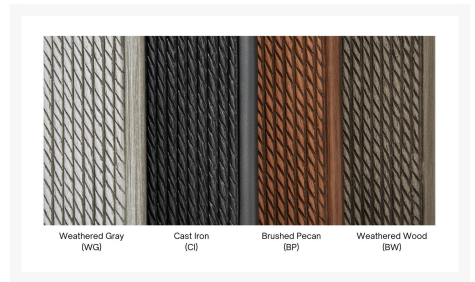

Product Images

Short Description

Korda Cushioned Dining Arm Chair 3A40T by Castelle

Description

An ode to the freedom and relaxation of sailing, the Korda Cushioned Dining Arm Chair 3A40T by Castelle combines an elegant silhouette with luxurious comfort. The eye-catching, hand-painted cast aluminum frame is accentuated with an authentic, nautical rope inspired by the high seas. Carefully handcrafted, the fully-welded aluminum frames are built to last while a multi-state powder coat provides all-weather protection across all seasons. Castelle only uses the best all-weather frame materials and cushions, so you can enjoy all year without worrying about the weather. With a wide variety of top-of-the-line outdoor performance fabrics and hand-painted powder coat finishes to choose from, you can customize this piece to perfection. If you can't find the fabric you're looking for, feel free to give our sales team a call at (888) 947-4449!

Includes

- One (1) Korda Cushioned Dining Arm Chair 3A40T

Dimensions

- 23"W x 25.5"D x 35"H (24 lbs.)
- Seat Height: 20"
- Arm Height: 24.5"

Features

- Aluminum frames are durable, low-maintenance, and rust-proof
- Cast aluminum detailing is crafted by hand for a truly one-of-a-kind look
- Multi-stage powder-coat finish is baked on to lock in color and all-weather frame protection
- Frames come fully welded, so no assembly is needed
- Standout performance fabric brands like Sunbrella, Outdura and Bliss are easy to clean and carry a 5 year fade warranty

Castelle Designer Details

Cast Aluminum Details:

Casting is the process where melted metal is poured into molds to create distinctive shapes and designs. Castelle uses this handcrafted process to engineer the intricate aluminum detailing found on their frames. The delicate nature of the molds and hand-poured aspect of this process demands expert craftsmanship, but it results in a one-of-a-kind creation.