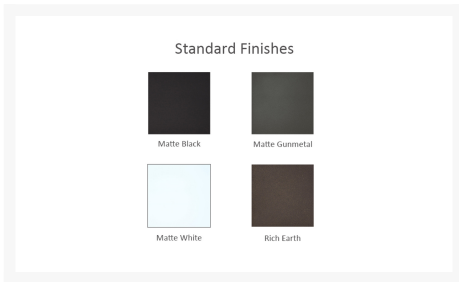

Product Images

Short Description

Korda Cushioned Dining Arm Chair 3A40T by Castelle

Description

An ode to the freedom and relaxation of sailing, the Korda Cushioned Dining Arm Chair 3A40T by Castelle combines an elegant silhouette with luxurious comfort. The eye-catching, hand-painted cast aluminum frame is accentuated with an authentic, nautical rope inspired by the high seas. Carefully handcrafted, the fully-welded aluminum frames are built to last while a multi-state powder coat provides all-weather protection across all seasons. Castelle only uses the best all-weather frame materials and cushions, so you can enjoy all year without worrying about the weather. With a wide variety of top-of-the-line outdoor performance fabrics and hand-painted powder coat finishes to choose from, you can customize this piece to perfection. If you can't find the fabric you're looking for, feel free to give our sales team a call at (888) 947-4449!

Includes

- One (1) Korda Cushioned Dining Arm Chair 3A40T

Dimensions

- 23"W x 25.5"D x 35"H (24 lbs.)
- Seat Height: 20"
- Arm Height: 24.5"

Features

- Aluminum frames are durable, low-maintenance, and rust-proof
- Cast aluminum detailing is crafted by hand for a truly one-of-a-kind look
- Multi-stage powder-coat finish is baked on to lock in color and all-weather frame protection
- Frames come fully welded, so no assembly is needed
- Standout performance fabric brands like Sunbrella, Outdura and Bliss are easy to clean and carry a 5 year fade warranty