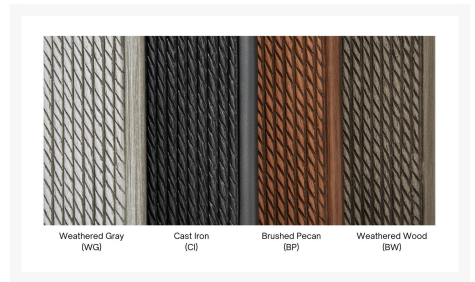

Product Images

Short Description

Korda Cushioned Sofa 3A14T by Castelle

Description

An ode to the freedom and relaxation of sailing, the Korda Cushioned Sofa 3A14T by Castelle combines an elegant silhouette with luxurious comfort. The eye-catching, hand-painted cast aluminum frame is accentuated with an authentic, nautical rope inspired by the high seas. Carefully handcrafted, the fully-welded aluminum frames are built to last while a multi-state powder coat provides all-weather protection across all seasons. Castelle only uses the best all-weather frame materials and cushions, so you can enjoy all year without worrying about the weather. With a wide variety of top-of-the-line outdoor performance fabrics and hand-painted powder coat finishes to choose from, you can customize this piece to perfection. If you can't find the fabric you're looking for, feel free to give our sales team a call at (888) 947-4449!

Includes

- One (1) Korda Cushioned Sofa 3A14T
- Three (3) Accent Pillows CUS53K

Dimensions

- 82"W x 35"D x 35"H (60 lbs.)
- Seat Height: 18.5"
- Arm Height: 24.5"

Features

- Aluminum frames are durable, low-maintenance, and rust-proof
- Cast aluminum detailing is crafted by hand for a truly one-of-a-kind look
- Multi-stage powder-coat finish is baked on to lock in color and all-weather frame protection
- Frames come fully welded, so no assembly is needed
- Standout performance fabric brands like Sunbrella, Outdura and Bliss are easy to clean and carry a 5

Castelle Designer Details

Cast Aluminum Details:

Casting is the process where melted metal is poured into molds to create distinctive shapes and designs. Castelle uses this handcrafted process to engineer the intricate aluminum detailing found on their frames. The delicate nature of the molds and hand-poured aspect of this process demands expert craftsmanship, but it results in a one-of-a-kind creation.