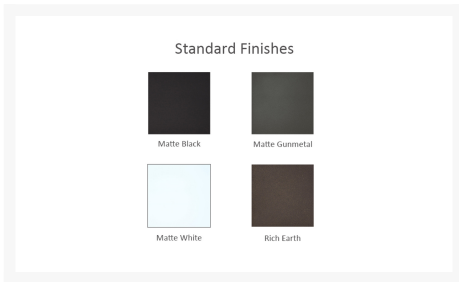

Short Description

Korda Cushioned Sofa 3A14T by Castelle

Description

An ode to the freedom and relaxation of sailing, the Korda Cushioned Sofa 3A14T by Castelle combines an elegant silhouette with luxurious comfort. The eye-catching, hand-painted cast aluminum frame is accentuated with an authentic, nautical rope inspired by the high seas. Carefully handcrafted, the fully-welded aluminum frames are built to last while a multi-state powder coat provides all-weather protection across all seasons. Castelle only uses the best all-weather frame materials and cushions, so you can enjoy all year without worrying about the weather. With a wide variety of top-of-the-line outdoor performance fabrics and hand-painted powder coat finishes to choose from, you can customize this piece to perfection. If you can't find the fabric you're looking for, feel free to give our sales team a call at (888) 947-4449!

Includes

- One (1) Korda Cushioned Sofa 3A14T
- Three (3) Accent Pillows CUS53K

Dimensions

- 82"W x 35"D x 35"H (60 lbs.)
- Seat Height: 18.5"
- Arm Height: 24.5"

Features

- Aluminum frames are durable, low-maintenance, and rust-proof
- Cast aluminum detailing is crafted by hand for a truly one-of-a-kind look
- Multi-stage powder-coat finish is baked on to lock in color and all-weather frame protection
- Frames come fully welded, so no assembly is needed
- Standout performance fabric brands like Sunbrella, Outdura and Bliss are easy to clean and carry a 5