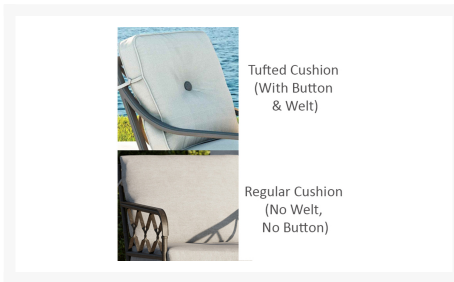

Product Images

Short Description

Korda Cushioned Sofa 3A14T by Castelle

Description

An ode to the freedom and relaxation of sailing, the Korda Cushioned Sofa 3A14T by Castelle combines an elegant silhouette with luxurious comfort. The eye-catching, hand-painted cast aluminum frame is accentuated with an authentic, nautical rope inspired by the high seas. Carefully handcrafted, the fully-welded aluminum frames are built to last while a multi-state powder coat provides all-weather protection across all seasons. Castelle only uses the best all-weather frame materials and cushions, so you can enjoy all year without worrying about the weather. With a wide variety of top-of-the-line outdoor performance fabrics and hand-painted powder coat finishes to choose from, you can customize this piece to perfection. If you can't find the fabric you're looking for, feel free to give our sales team a call at (888) 947-4449!

Includes

- One (1) Korda Cushioned Sofa 3A14T
- Three (3) Accent Pillows CUS53K

Dimensions

- 82"W x 35"D x 35"H (60 lbs.)
- Seat Height: 18.5"
- Arm Height: 24.5"

Features

- Aluminum frames are durable, low-maintenance, and rust-proof
- Cast aluminum detailing is crafted by hand for a truly one-of-a-kind look
- Multi-stage powder-coat finish is baked on to lock in color and all-weather frame protection
- Frames come fully welded, so no assembly is needed
- Standout performance fabric brands like Sunbrella, Outdura and Bliss are easy to clean and carry a 5