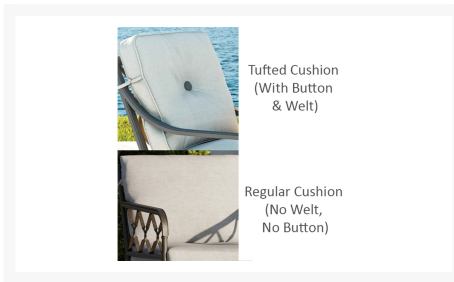

Short Description

Korda Cushioned Lounge Chair 3A10T by Castelle

Description

An ode to the freedom and relaxation of sailing, the Korda Cushioned Lounge Chair 3A10T by Castelle combines an elegant silhouette with luxurious comfort. The eye-catching, hand-painted cast aluminum frame is accentuated with an authentic, nautical rope inspired by the high seas. Carefully handcrafted, the fully-welded aluminum frames are built to last while a multi-state powder coat provides all-weather protection across all seasons. Castelle only uses the best all-weather frame materials and cushions, so you can enjoy all year without worrying about the weather. With a wide variety of top-of-the-line outdoor performance fabrics and hand-painted powder coat finishes to choose from, you can customize this piece to perfection. If you can't find the fabric you're looking for, feel free to give our sales team a call at (888) 947-4449!

Includes

- One (1) Korda Cushioned Lounge Chair 3A10T
- One (1) Accent Pillow CUS53K

Dimensions

- 30.5"W x 35"D x 35"H (29 lbs.)
- Seat Height: 18.5"
- Arm Height: 24.5"

Features

- Aluminum frames are durable, low-maintenance, and rust-proof
- Cast aluminum detailing is crafted by hand for a truly one-of-a-kind look
- Multi-stage powder-coat finish is baked on to lock in color and all-weather frame protection
- Frames come fully welded, so no assembly is needed