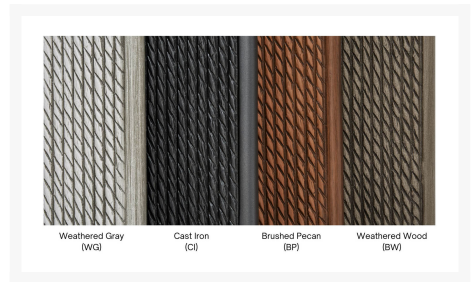

Short Description

Korda Cushioned Lounge Chair 3A10T by Castelle

Description

An ode to the freedom and relaxation of sailing, the Korda Cushioned Lounge Chair 3A10T by Castelle combines an elegant silhouette with luxurious comfort. The eye-catching, hand-painted cast aluminum frame is accentuated with an authentic, nautical rope inspired by the high seas. Carefully handcrafted, the fully-welded aluminum frames are built to last while a multi-state powder coat provides all-weather protection across all seasons. Castelle only uses the best all-weather frame materials and cushions, so you can enjoy all year without worrying about the weather. With a wide variety of top-of-the-line outdoor performance fabrics and hand-painted powder coat finishes to choose from, you can customize this piece to perfection. If you can't find the fabric you're looking for, feel free to give our sales team a call at (888) 947-4449!

Includes

- One (1) Korda Cushioned Lounge Chair 3A10T
- One (1) Accent Pillow CUS53K

Dimensions

- 30.5"W x 35"D x 35"H (29 lbs.)
- Seat Height: 18.5"
- Arm Height: 24.5"

Features

- Aluminum frames are durable, low-maintenance, and rust-proof
- Cast aluminum detailing is crafted by hand for a truly one-of-a-kind look
- Multi-stage powder-coat finish is baked on to lock in color and all-weather frame protection
- Frames come fully welded, so no assembly is needed