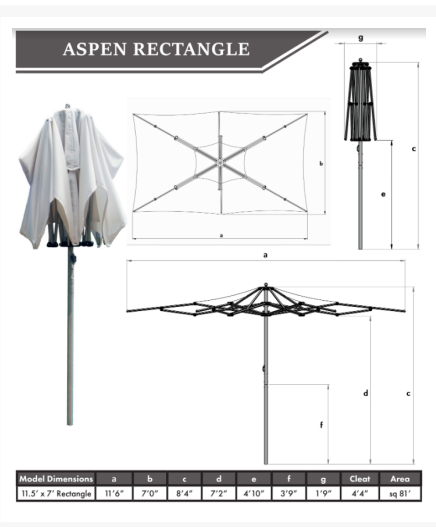

Product Images

Short Description

Aspen 11.5' x 7' Rectangle ASP11R by ARTiculated Shade

Description

The sleek and compact design of the 11.5' x 7' Aspen Rectangle (ASP11R) by ARTiculated Shade redefines how outdoor shade should be. Using a patented system of articulating ribs- the part that moves the canopy up and down- to reduce the closing height in half and liberate the space below the canopy that would normally be obstructed. The effortless opening mechanism is used by simply holding the canopy string and walking backward away from the umbrella. Structural-grade aluminum, marine-grade hardware, and fade-resistant fabrics ensure lasting performance across the seasons. Made entirely in the USA, ARTiculatedshade inspires creativity with a compact elegant design that redefines the boundaries of collapsible shade.

Includes

- One (1) 11.5' x 7' Aspen Rectangle ASP11R
- Bases and protective covers sold separately

Dimensions

- Canopy Size: 11'6" x 7'0"
- Overall Height: 8'4"
- Coverage: 81 sq. ft.
- Weight: 54.8 lbs.

Features

- Structural grade aluminum frame is lightweight, durable and rust proof
- Convenient two-part pole section allows for easy setup and storage
- Pulley lift system designed for smooth and effortless operation in any environment
- Available in Sunbrella and WeatherMAX 80 fabrics which are distinctive, fade-resistant, and easy to clean
- Engineered to withstand 40 MPH sustained winds
- Made in the USA