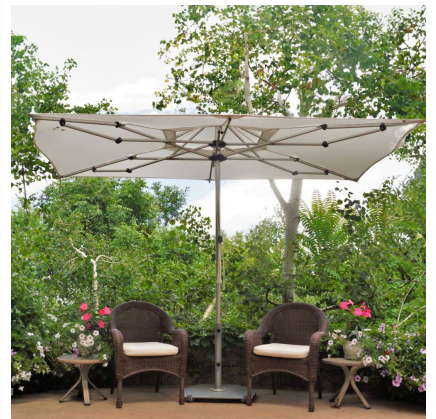

Product Images

Short Description

Aspen 11.5' x 7' Rectangle ASP11R by ARTiculated Shade

Description

The sleek and compact design of the 11.5' x 7' Aspen Rectangle (ASP11R) by ARTiculated Shade redefines how outdoor shade should be. Using a patented system of articulating ribs- the part that moves the canopy up and down- to reduce the closing height in half and liberate the space below the canopy that would normally be obstructed. The effortless opening mechanism is used by simply holding the canopy string and walking backward away from the umbrella. Structural-grade aluminum, marine-grade hardware, and fade-resistant fabrics ensure lasting performance across the seasons. Made entirely in the USA, ARTiculatedshade inspires creativity with a compact elegant design that redefines the boundaries of collapsible shade.

Includes

- One (1) 11.5' x 7' Aspen Rectangle ASP11R
- Bases and protective covers sold separately

Dimensions

- Canopy Size: 11'6" x 7'0"
- Overall Height: 8'4"
- Coverage: 81 sq. ft.
- Weight: 54.8 lbs.

Features

- Structural grade aluminum frame is lightweight, durable and rust proof
- Convenient two-part pole section allows for easy setup and storage
- Pulley lift system designed for smooth and effortless operation in any environment
- Available in Sunbrella and WeatherMAX 80 fabrics which are distinctive, fade-resistant, and easy to clean
- Engineered to withstand 40 MPH sustained winds
- Made in the USA