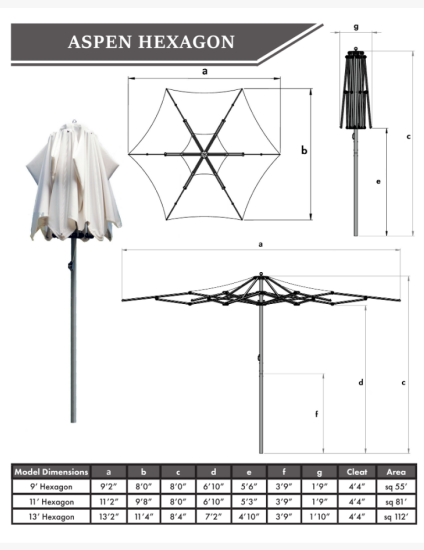

Product Images

Short Description

Aspen 11' Hexagon ASP11H by ARTiculated Shade

Description

The sleek and compact design of the 11' Aspen Hexagon (ASP11H) by ARTiculated Shade redefines how outdoor shade should be. Using a patented system of articulating ribs- the part that moves the canopy up and down- to reduce the closing height in half and liberate the space below the canopy that would normally be obstructed. The effortless opening mechanism is used by simply holding the canopy string and walking backward away from the umbrella. Structural-grade aluminum, marine-grade hardware, and fade-resistant fabrics ensure lasting performance across the seasons. Made entirely in the USA, ARTiculatedshade inspires

creativity with a compact elegant design that redefines the boundaries of collapsible shade.

Includes

- One (1) 11' Aspen Hexagon ASP11H
- Bases and protective covers sold separately

Dimensions

- Canopy Size: 11'2" x 9'8"
- Overall Height: 8'0"
- Coverage: 81 sq. ft.
- Weight: 56.2 lbs.

Features

- Structural grade aluminum frame is lightweight, durable and rust proof
- Convenient two-part pole section allows for easy setup and storage
- Pulley lift system designed for smooth and effortless operation in any environment
- Available in Sunbrella and WeatherMAX 80 fabrics which are distinctive, fade-resistant, and easy to clean
- Engineered to withstand 40 MPH sustained winds
- Made in the USA