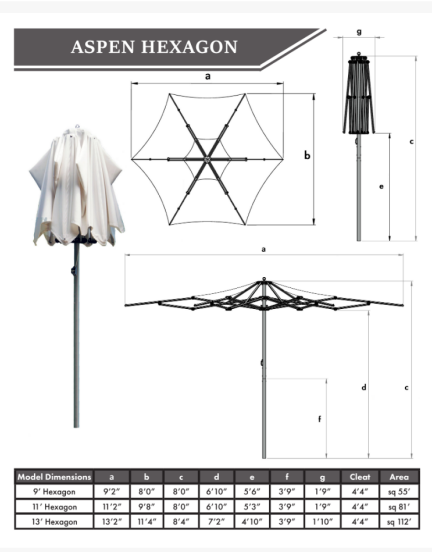

Product Images

Short Description

Aspen 13' Hexagon Umbrella ASP13H by ARTiculated Shade

Description

The sleek and compact design of the 13' Aspen Hexagon Umbrella ASP13H (ASP13H) by ARTiculated Shade redefines how outdoor shade should be. Using a patented system of articulating ribs- the part that moves the canopy up and down- to reduce the closing height in half and liberate the space below the canopy that would normally be obstructed. The effortless opening mechanism is used by simply holding the canopy string and walking backward away from the umbrella. Structural-grade aluminum, marine-grade hardware, and fade-resistant fabrics ensure lasting performance across the seasons. Made entirely in the USA, ARTiculatedshade inspires creativity with a compact elegant design that redefines the boundaries of collapsible shade.

Includes

- One (1) 13' Aspen Hexagon Umbrella ASP13H
- Bases and protective covers sold separately

Dimensions

- Canopy Size: 13'2" x 11'4"
- Overall Height: 8'4"
- Coverage: 112 sq. ft.
- Weight: 61.5 lbs.

Features

- Structural grade aluminum frame is lightweight, durable, and rust proof
- Convenient two-part pole section allows for easy setup and storage
- Pulley lift system designed for smooth and effortless operation in any environment
- Available in Sunbrella and WeatherMAX 80 fabrics which are distinctive, fade-resistant, and easy to clean
- Engineered to withstand 40 MPH sustained winds
- Made in the USA