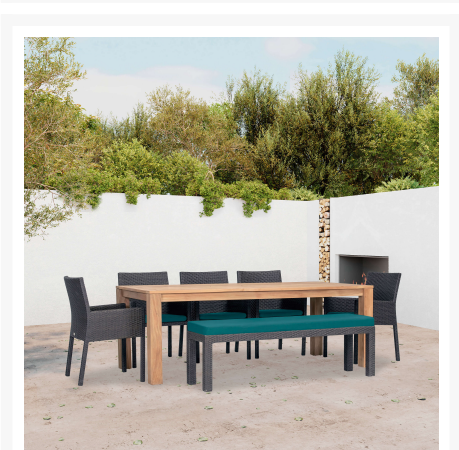

Product Images

Short Description

Arden Teak 7 Piece Bench Dining Set ARD-TK-SET581 by Harmonia Living

Description

Create the perfect outdoor gathering hotspot with the Arden Teak 7 Piece Bench Dining Set (ARD-TK-SET581) by Harmonia Living. Arden will bring a cozy, rustic appeal to modern outdoor setting. Its fully-welded aluminum frames are treated with a powder-coated finish to ensure lasting performance across the seasons while the wicker is hand-woven from High-Density Polyethylene (HDPE) that is resistant to cracking. Made for lasting durability, color is infused into the HDPE wicker to prevent fading and finished in a beautifully textured Chestnut color to give it a natural look and feel. The cushions are made in the USA with quick-drying, Dacron and UV-treated, marine-grade PremoBond thread to create a supportive, yet comfortable seat that is meant to last throughout the seasons. All cushions are constructed from Sunbrella, Outdura, and Revolution performance fabrics, which carry a 5-year fade warranty. Known for its Quick-Ship Program, Harmonia Living offers 9 popular Sunbrella fabric options which are fade resistant, easy to clean, and ready to ship within days of placing an order! This table was constructed with sustainably harvested, Grade A teak wood and is naturally resistant to moisture, rotting, and pests and perfectly suited for various climates and environments. Harmonia Living can be tailored to both Residential and Commercial settings and is committed to delivering exceptional furnishings to your outdoor space.

Includes

- Five (5) Arden Dining Arm Chairs HL-ARD-CH-DAC
- Five (5) Seat Cushions HL-CUSH-DUNE-DAC
- One (1) Arden 3-Seater Dining Bench HL-ARD-CH-3DB
- One (1) Seat Cushion HL-CUSH-3DB
- One (1) Classic Teak 8-Seater Rectangular Dining Table HL-CLSC-TK-8RCDT