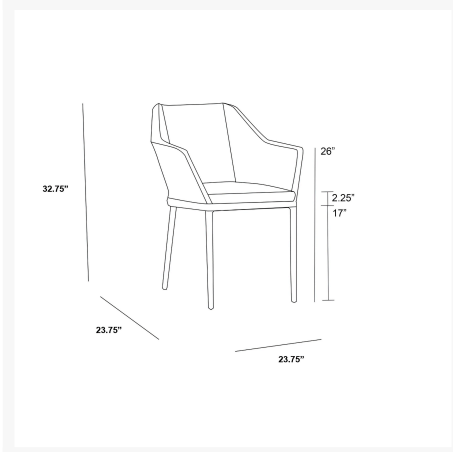

Short Description

Tailor Dining Chair - Black TA-BK-DAC-CO by Harmonia Living

Description

Sophistication and versatility converge with the comfortable Tailor Dining Chair - Black (TA-BK-DAC-CO) by Harmonia Living. Its fully-welded aluminum frames are treated with a powder-coated finish to ensure lasting performance across the seasons. Bring the intimate style of the indoors outside with weather-resistant