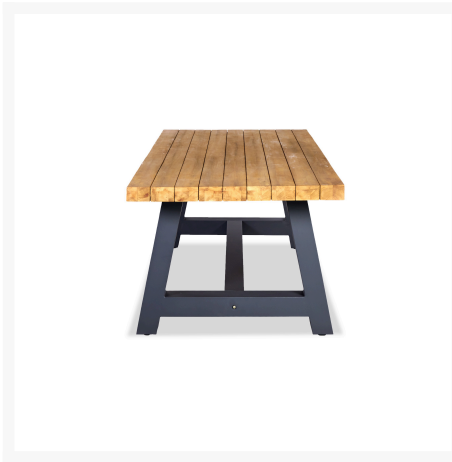

Short Description

Mill 8-Seat Reclaimed Teak Outdoor Dining Table MILL-AL-96RCDT by Harmonia Living

Description

Made with integrity, sustainability and craft, the Mill 8-Seat Reclaimed Teak Outdoor Dining Table (MILL-AL-96RCDT) by Harmonia Living has a modern industrial look with an eco-friendly backstory. Its fully-welded aluminum frames are treated with a powder-coated finish to ensure lasting performance across the seasons. Constructed with Grade A teak wood, it is naturally resistant to moisture, rotting, and pests and perfectly suited for various climates and environments. Handcrafted by the hands of skilled artisans, this piece of furniture was repurposed from 100% FSC Certified®, Indonesian reclaimed teak. No new trees were harvested to make this furniture and every piece will add a unique work of art to your outdoor patio space. Paired with an industrial design aluminum trestle base with a black powder-coated paint finish, for a bit of modern flair, Mill is welcome in any decor- indoors or out. Harmonia Living can be tailored to both Residential and Commercial settings and is committed to delivering exceptional furnishings to your outdoor space.

Includes

- One (1) Mill 8-Seat Reclaimed Teak Outdoor Dining Table MILL-AL-96RCDT