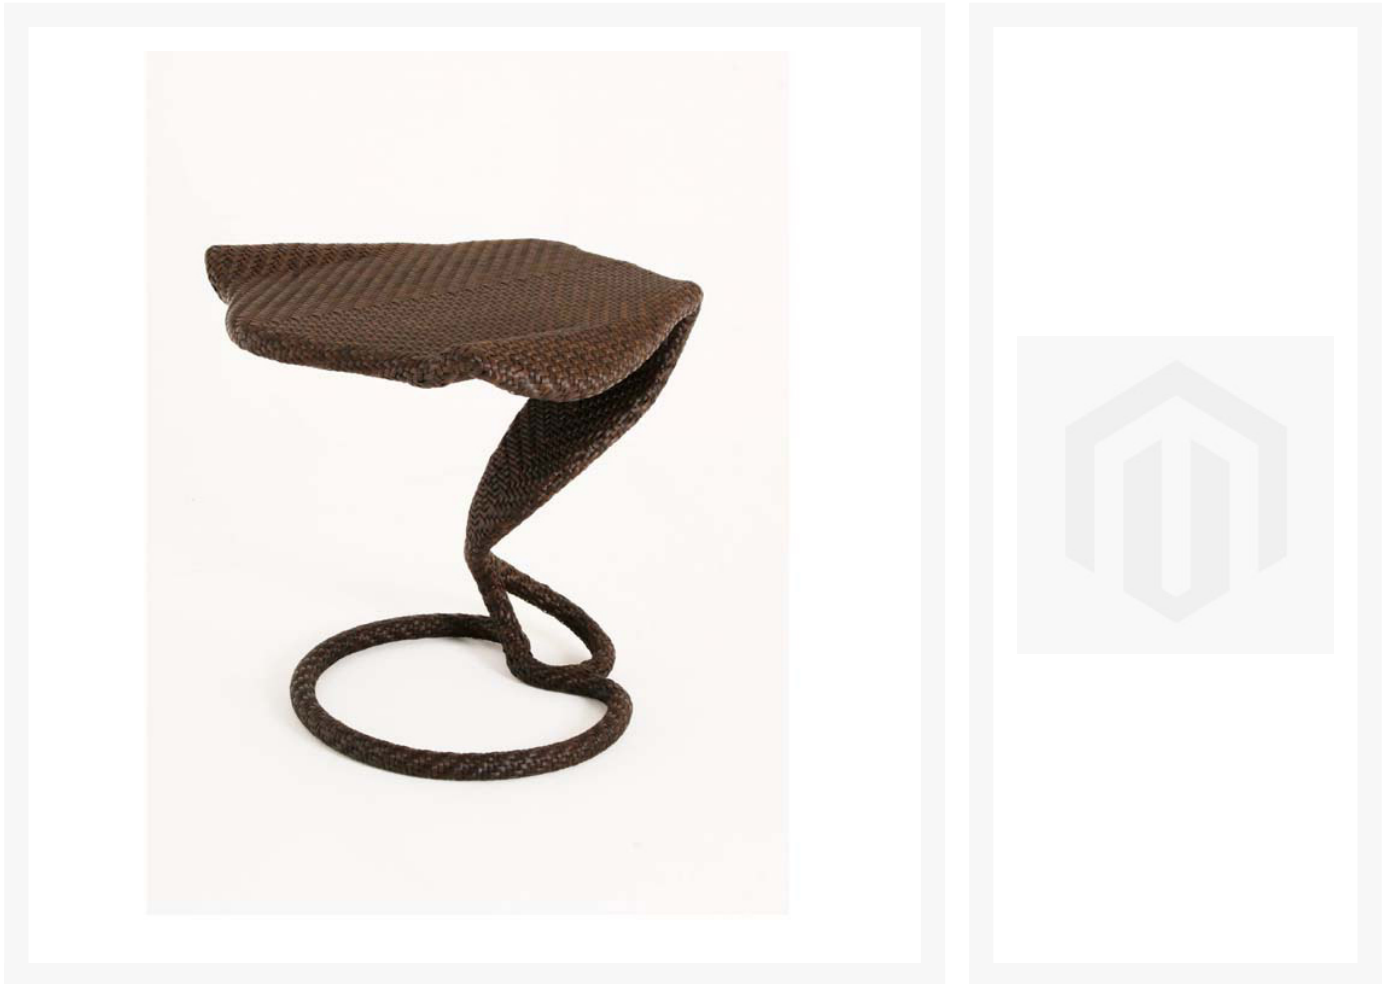

Product Images

Short Description

The Indo Cobra End Table brings charm to any patio space without the snake charmer.

Description

The Indo Cobra End Table brings charm to any patio space without the snake charmer. Its unique coil base and top are like nothing you have ever seen. This is the perfect addition to the Indo Cobra Chaise Lounge. The rich coffee color makes it easy to coordinate and complement. It is constructed from HDPE wicker, which is the industry favorite for UV protection, damage resistance, and all weather survivability. It is the perfect place for drinks or decorations. Combine it with the other Indo outdoor furniture pieces for an unbeatable modern patio collection.

All Weather, Environmentally Friendly Wicker :

Synthetic wicker is made in different levels of quality, but we only offer the best. This wicker is made from high density polyethylene (HDPE), which is specially manufactured for all weather resistance. It resists UV damage, chipping, fading, and deformation due to solar heat. Each strand is solid through and through with color, which means you never have to worry about cheap paint flaking off. In addition, it is also 100% recyclable and does not degrade into environmentally harmful compounds. HDPE wicker is not only superior

in terms of quality, but also in terms of environmental responsibility.

Features:

- Dimensions: 23"W x 23"D x 20"H
- Coffee Colored Wicker
- 100% HDPE Wicker resists cracking, chipping, and UV damage
- Sturdy Aluminum Frame
- All Weather Protection
- Environmentally Friendly, Non-toxic, and 100% Recyclable