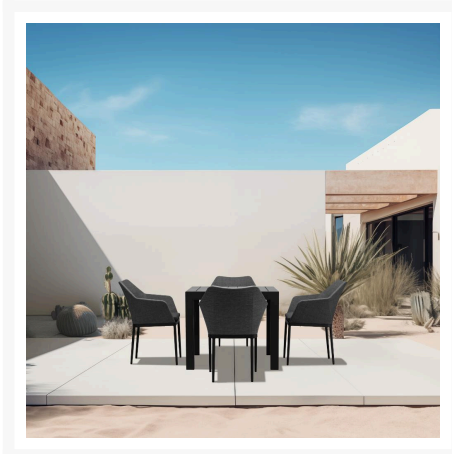

Product Images

Short Description

Tailor Classic 8 Seat Rectangular Dining Table - Black TA-BK-SET560 by Harmonia Living

Description

Sophistication and versatility converge with the comfortable Tailor Classic 8 Seat Rectangular Dining Table - Black (TA-BK-SET560) by Harmonia Living. Its fully-welded aluminum frames are treated with a powder-coated finish to ensure lasting performance across the seasons. Bring the intimate style of the indoors

outside with weather-resistant Texteline mixed with olefin fibers to create an easy-to-maintain and sturdy seat. The Classic Aluminum table evokes the beautiful horizontal simplicity of modern architectural lines. A design-forward combination of the sleek aluminum frame with a slat-style table top provides the perfect complement to any outdoor setting, from beach-side deck to urban rooftop. Harmonia Living can be tailored to both Residential and Commercial settings and is committed to delivering exceptional furnishings to your outdoor space.

Includes

- Eight (8) Tailor Dining Arm Chairs TA-BK-DAC-CO
- Eight (8) Seat Cushions
- One (1) Classic Aluminum 8-Seater Rectangular Dining Table CSAL-BK-8RCDT

Dimensions

- Tailor Dining Arm Chair: 23.75"W x 23.75"D x 32.75"H (9 lbs.)
 - Frame Height: 32.75
 - Seat Height (No Cushion): 17
 - Seat Height (With Cushion): 19.25
 - Back Height: 13.5
 - Arm Height: 26
- Classic 8-Seater Rectangular Dining Table: 86.5"W x 41.75"D x 29.5"H (80 lbs.)
 - Frame Height: 29.5