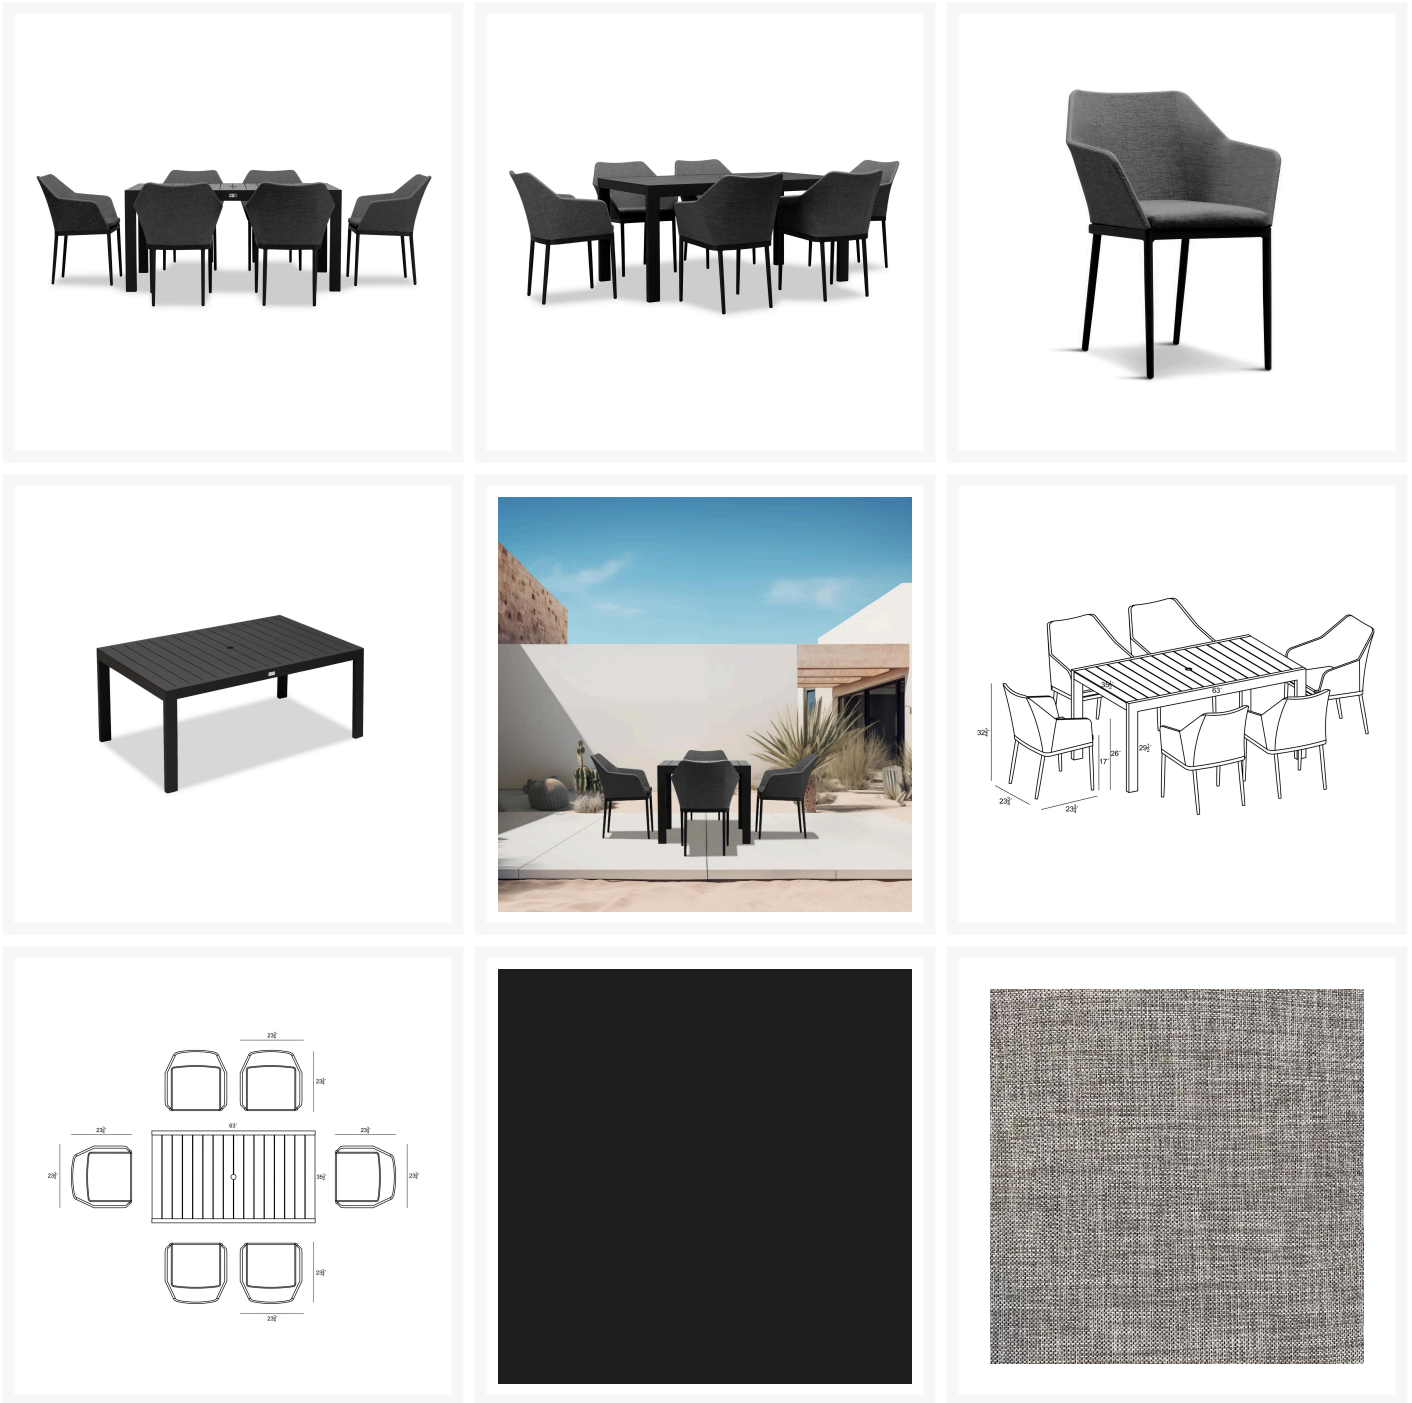

Product Images

Short Description

Tailor Classic 6 Seat Rectangular Dining Table - Black TA-BK-SET530 by Harmonia Living

Description

Sophistication and versatility converge with the comfortable Tailor Classic 6 Seat Rectangular Dining Table - Black (TA-BK-SET530) by Harmonia Living. Its fully-welded aluminum frames are treated with a powder-coated finish to ensure lasting performance across the seasons. Bring the intimate style of the indoors

Includes

- Six (6) Tailor Dining Arm Chairs TA-BK-DAC-CO
- Six (6) Seat Cushions
- One (1) Classic Aluminum 6-Seater Rectangular Dining Table CSAL-BK-6RCDT

Dimensions

- Tailor Dining Arm Chair: 23.75"W x 23.75"D x 32.75"H (9 lbs.)
 - Frame Height: 32.75
 - Seat Height (No Cushion): 17
 - Seat Height (With Cushion): 19.25
 - Back Height: 13.5
 - Arm Height: 26
- Classic 6-Seater Rectangular Dining Table: 63"W x 35.5"D x 29.5"H (70 lbs.)
 - Frame Height: 29.5

Features

- Durable, rust proof frames made from thick gauge aluminum with a high-quality powder coated finish that is appropriate for residential and commercial settings.
- Padded Olefin rope seat bucket contoured for comfort.
- Upholstered "indoor look" dining chair for outdoor use.
- Stackable design makes storage and transportation easy.
- Pre-cut umbrella hole fits umbrellas with a pole diameter up to 1.5" and includes a matching umbrella hole cover.
- Plastic foot glides help to protect your patio from scratching and also to help keep the furniture protected from dirt or water that can accumulate on the patio.
- Includes dining seat pad for additional comfort.
- Chairs do not require assembly, table requires assembly