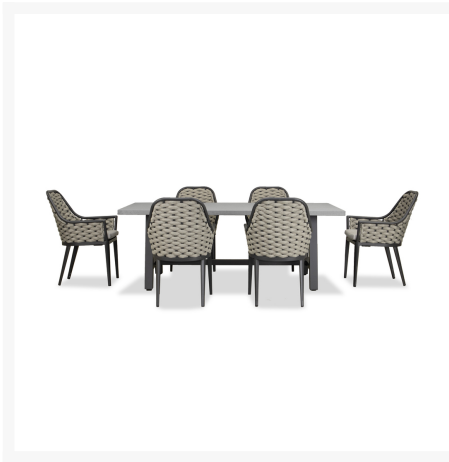

Product Images

Short Description

Parlor Commons 6 Seat Rectangular Dining Set PAR-SL-SET530 by Harmonia Living

Description

The Parlor Commons 6 Seat Rectangular Dining Set (PAR-SL-SET530) by Harmonia Living evokes the stately traditions of another era in sleek, modern colors and materials. The Parlor Dining Arm Chair brings a touch of warmth and comfort to your poolside or porch, whether surrounding the dining table or paired with an end

table for intimate outdoor conversation. Its fully-welded aluminum frames are treated with a powder-coated finish to ensure lasting performance across the seasons. Beautiful Olefin rope compliment the frames making it both visually appealing and functional. The roping provides comfortable padding, as well as, temperature moderation during hot and cold days. The Mill Dining Table is constructed with Grade A teak wood and is paired with an industrial design aluminum trestle base with a black powder-coated paint finish, for a bit of modern flair. Harmonia Living can be tailored to both Residential and Commercial settings and is committed to delivering exceptional furnishings to your outdoor space.

Includes

- Six (6) Parlor Dining Chairs - Slate HL-PAR-SL-DAC-PEW
- One (1) Commons Trestle 6-Seat Rectangular Dining Table HL-COM-SL-79DT-CON
- Includes comfortable outdoor-grade seat pad.

Dimensions

- Commons Dining Table: 79" W x 39.25" D x 29.5" H (73 lbs.)
- Frame Height: 29.5"
- Under Table Height: 27.75"
- Parlor Dining Chair: 22.75" W x 24.75" D x 34.75" H (16 lbs.)
- Frame Height: 34.75"
- Seat Height (No Cushion): 17"
- Seat Height (With Cushion): 19.25"
- Back Height: 15.5"
- Arm Height: 25"