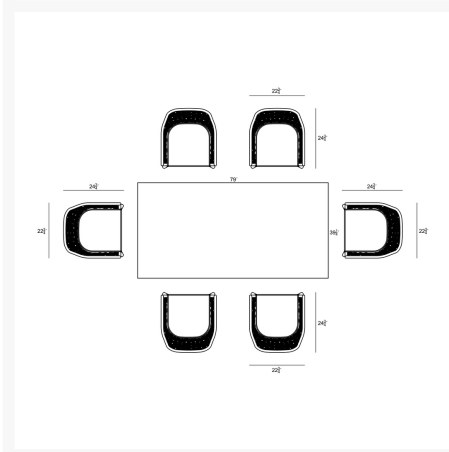

Product Images

Short Description

Parlor Commons 6 Seat Rectangular Dining Set PAR-SL-SET530 by Harmonia Living

Description

The Parlor Commons 6 Seat Rectangular Dining Set (PAR-SL-SET530) by Harmonia Living evokes the stately traditions of another era in sleek, modern colors and materials. The Parlor Dining Arm Chair brings a touch of warmth and comfort to your poolside or porch, whether surrounding the dining table or paired with an end

Includes

- Six (6) Parlor Dining Chairs - Slate HL-PAR-SL-DAC-PEW
- One (1) Commons Trestle 6-Seat Rectangular Dining Table HL-COM-SL-79DT-CON
- Includes comfortable outdoor-grade seat pad.

Dimensions

- Commons Dining Table: 79" W x 39.25" D x 29.5" H (73 lbs.)
- Frame Height: 29.5"
- Under Table Height: 27.75"
- Parlor Dining Chair: 22.75" W x 24.75" D x 34.75" H (16 lbs.)
- Frame Height: 34.75"
- Seat Height (No Cushion): 17"
- Seat Height (With Cushion): 19.25"
- Back Height: 15.5"
- Arm Height: 25"