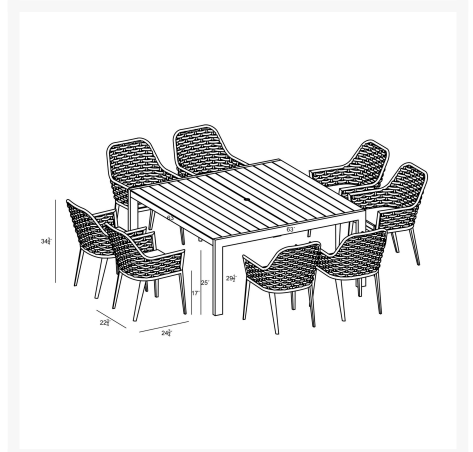

Product Images

Short Description

Parlor Classic 8 Seat Square Dining Set - Black PAR-BK-SET561 by Harmonia Living

Description

The Parlor Classic 8 Seat Square Dining Set - Black (PAR-BK-SET561) by Harmonia Living evokes the stately traditions of another era in sleek, modern colors and materials. The Parlor Dining Arm Chair brings a touch of warmth and comfort to your poolside or porch, whether surrounding the dining table or paired with an end

table for intimate outdoor conversation. Its fully-welded aluminum frames are treated with a powder-coated finish to ensure lasting performance across the seasons. Beautiful Olefin rope compliment the frames making it both visually appealing and functional. The roping provides comfortable padding, as well as, temperature moderation during hot and cold days. The Classic Aluminum table evokes the beautiful horizontal simplicity of modern architectural lines. A design-forward combination of the sleek aluminum frame with a slat-style table top provides the perfect complement to any outdoor setting, from beach-side deck to urban rooftop. Harmonia Living can be tailored to both Residential and Commercial settings and is committed to delivering exceptional furnishings to your outdoor space.

Includes

- Eight (8) Parlor Dining Arm Chairs HL-PAR-BK-DAC-CAR
- Eight (8) Seat Cushions
- One (1) Classic Aluminum 8-Seater Square Dining Table CSAL-BK-8SQDT

Dimensions

- Parlor Dining Chair: 22.75"W x 24.75"D x 34.75"H (16 lbs.)
 - Frame Height: 34.75
 - Seat Height (No Cushion): 17
 - Seat Height (With Cushion): 19.25
 - Back Height: 15.5
 - Arm Height: 25
- Classic 8-Seater Rectangular Dining Table: 86.5"W x 41.75"D x 29.5"H (80 lbs.)
 - Frame Height: 29.5