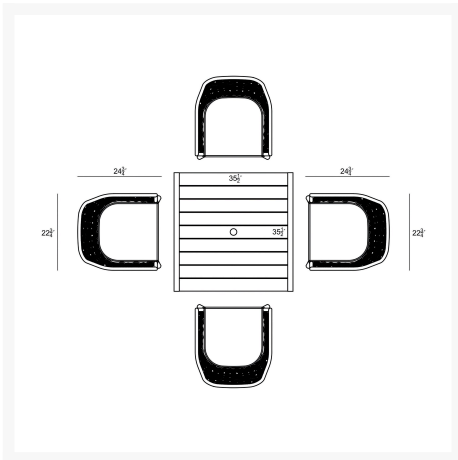

Product Images

Short Description

Parlor Classic 4 Seat Square Dining Table - Black PAR-BK-SET510 by Harmonia Living

Description

The Parlor Classic 4 Seat Square Dining Table - Black (PAR-BK-SET510) by Harmonia Living evokes the stately traditions of another era in sleek, modern colors and materials. The Parlor Dining Arm Chair brings a touch of warmth and comfort to your poolside or porch, whether surrounding the dining table or paired with an end

Includes

- Four (4) Parlor Dining Arm Chairs HL-PAR-BK-DAC-CAR
- Four (4) Seat Cushions
- One (1) Classic Aluminum 4-Seater Square Dining Table CSAL-BK-4SQDT

Dimensions

- Parlor Dining Chair: 22.75"W x 24.75"D x 34.75"H (16 lbs.)
 - Frame Height: 34.75
 - Seat Height (No Cushion): 17
 - Seat Height (With Cushion): 19.25
 - Back Height: 15.5
 - Arm Height: 25
- Classic 4-Seater Square Dining Table: 35.5"W x 35.5"D x 29.5"H (35 lbs.)
 - Frame Height: 29.5