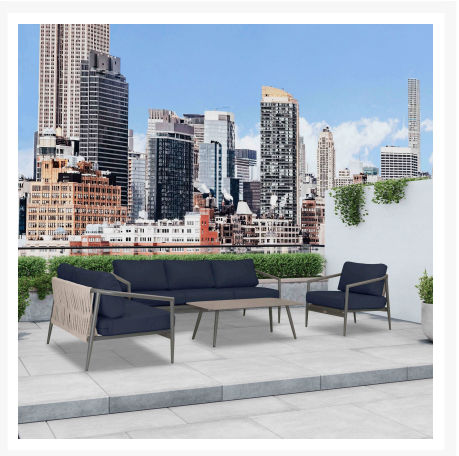

Product Images

Short Description

Olio 4 Piece Sofa Loveseat Set - Slate/Pebble Gray OLIO-SL-PG-SET137 by Harmonia Living

Description

With a mixture of elegant materials, the Olio 4 Piece Sofa Loveseat Set - Slate/Pebble Gray (OLIO-SL-PG-SET137) by Harmonia Living is an imagined Mid Century Modern design brought to life with Olefin rope. Accented with tapered legs, subtle curves and an intertwining roped back for flair, the silhouette of the Olio collection is a sophisticated work of art. Olio was efficiently designed to be both compact in its footprint while still offering full sized deep seating comfort. Its fully-welded aluminum frames are treated with a powder-coated finish to ensure lasting performance across the seasons. Beautiful Olefin rope compliment the frames making it both visually appealing and durable in all types of climates. The cushions are made in the USA with quick-drying, Dacron and UV-treated, marine-grade PremoBond thread to create a supportive, yet comfortable seat that is meant to last throughout the seasons. All cushions are constructed from Sunbrella, Outdura, and Revolution performance fabrics, which carry a 5-year fade warranty. Known for its Quick-Ship Program, Harmonia Living offers 9 popular Sunbrella fabric options which are fade resistant, easy to clean, and ready to ship within days of placing an order! The sleek, aluminum table perfectly compliments the rest of the deep seating set! Harmonia Living can be tailored to both Residential and Commercial settings and is committed to delivering exceptional furnishings to your outdoor space.