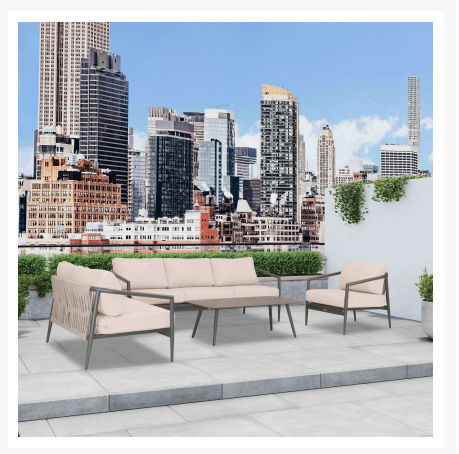

Product Images

Short Description

Olio 4 Piece Sofa Loveseat Set - Slate/Pebble Gray OLIO-SL-PG-SET137 by Harmonia Living

Description

With a mixture of elegant materials, the Olio 4 Piece Sofa Loveseat Set - Slate/Pebble Gray (OLIO-SL-PG-SET137) by Harmonia Living is an imagined Mid Century Modern design brought to life with Olefin rope. Accented with tapered legs, subtle curves and an intertwining roped back for flair, the silhouette of the Olio collection is a sophisticated work of art. Olio was efficiently designed to be both compact in its footprint while still offering full sized deep seating comfort. Its fully-welded aluminum frames are treated with a powder-coated finish to ensure lasting performance across the seasons. Beautiful Olefin rope compliment the frames making it both visually appealing and durable in all types of climates. The cushions are made in the USA with quick-drying, Dacron and UV-treated, marine-grade PremoBond thread to create a supportive, yet comfortable seat that is meant to last throughout the seasons. All cushions are constructed from Sunbrella, Outdura, and Revolution performance fabrics, which carry a 5-year fade warranty. Known for its Quick-Ship Program, Harmonia Living offers 9 popular Sunbrella fabric options which are fade resistant, easy to clean, and ready to ship within days of placing an order! The sleek, aluminum table perfectly compliments the rest of the deep seating set! Harmonia Living can be tailored to both Residential and Commercial settings and is committed to delivering exceptional furnishings to your outdoor space.