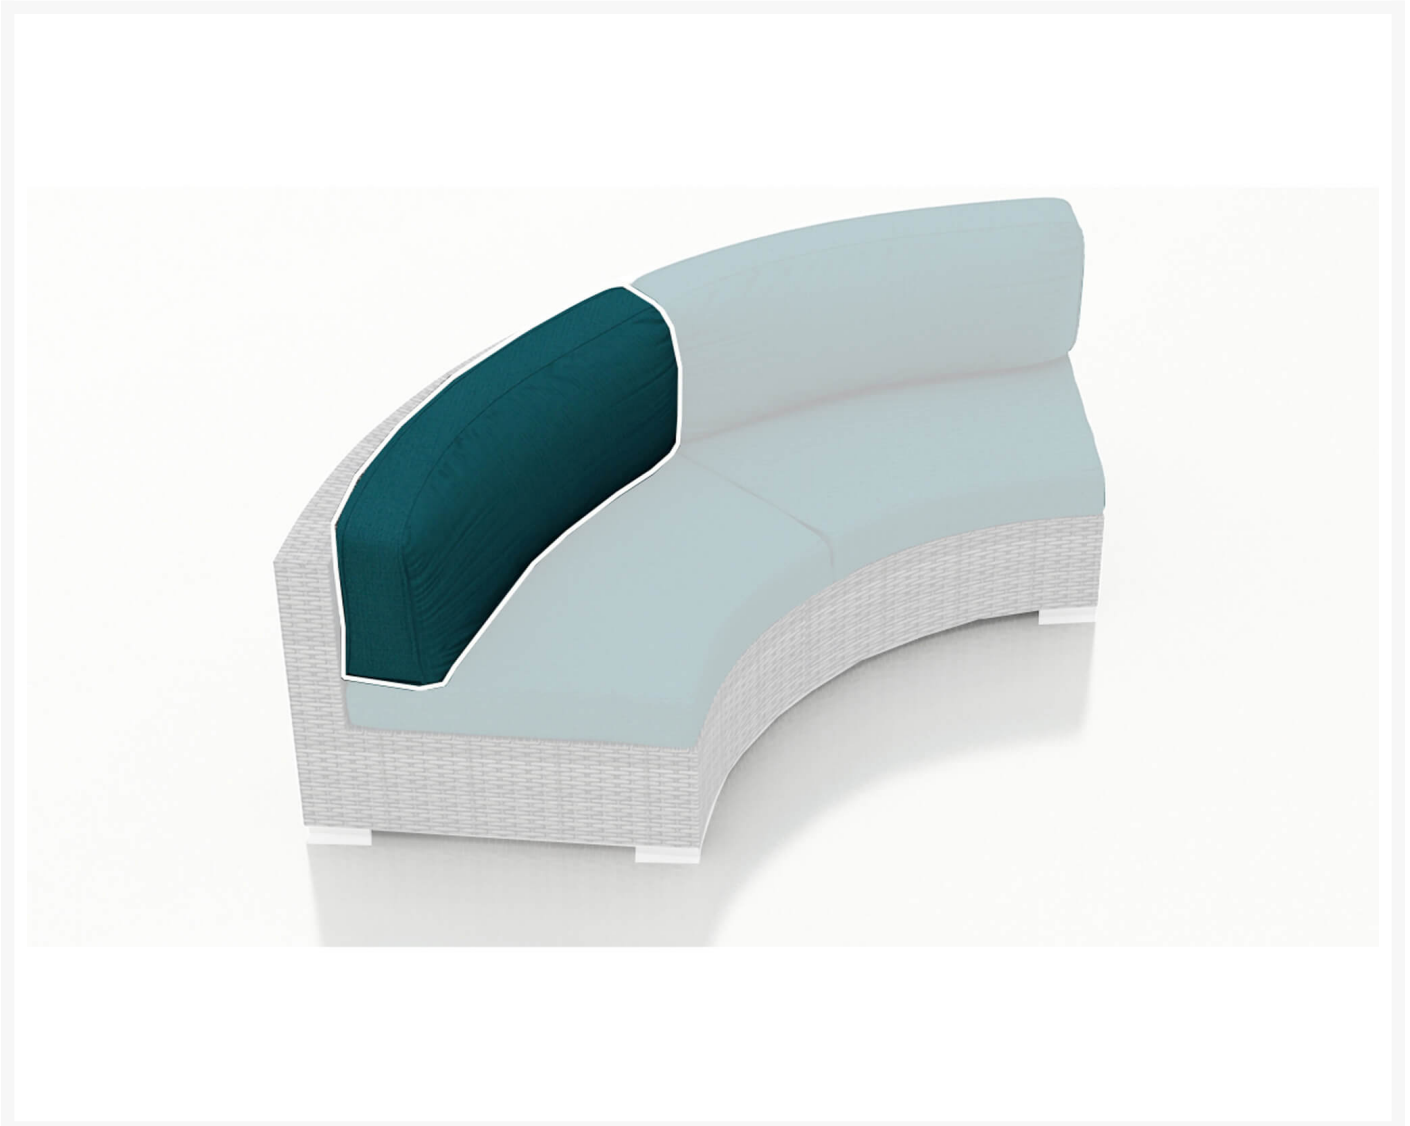

## Short Description

---

Curve Loveseat Back Cushion HL-CUSH-CLSB by Harmonia Living

Includes

- One (1) Curve Loveseat Back Cushion HL-CUSH-CLSB

Dimensions

- 15"W x 40"D x 5.5"H

Features

- Cushions are made with quick-drying polyurethane foam and wrapped in dacron, which wicks away moisture
- Durable overlock stitching is used while constructing our cushions for reinforcement purposes and to prevent the fraying of internal fabric seams.
- Available in Sunbrella, Outdura and Revolution performance fabrics, which are distinctive, fade resistant and easy to clean
- Cushion cover comes with a zipper for easy removal
- A self-welt (seam piping) can be added for a tailored look
- Made in the USA