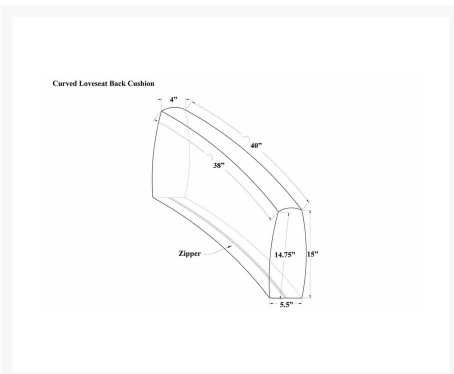

Product Images