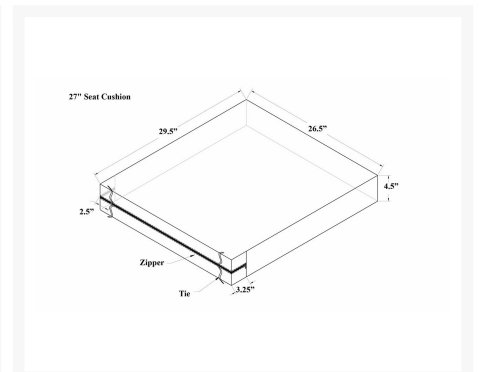

Product Images