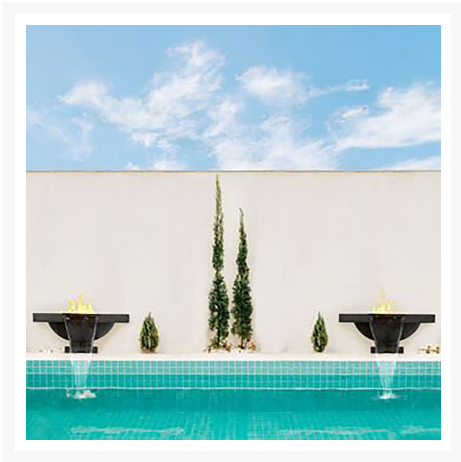

Product Images

Short Description

Ibiza Fire Bowl with Waterfall - Poolside Collection PH-441-FWB by Prism Hardscapes

Description

The Ibiza Fire Bowl w/ Waterfall - Poolside Collection (PH-441-FWB) by Prism Hardscapes will help you create an outdoor retreat with comforting warmth, elegance and ambience. This fire bowl functions as both a stylish source of heat and a gorgeous water feature, perfect for poolside! Its durable Glass Fiber Reinforced Concrete frame and stainless steel components are made to last across all seasons, rain or shine. Each fire table is handcrafted using Prism Hardscapes' custom patina finishing process, which guarantees a one-of-a-kind creation with subtle variation. The key valve ignition system offers additional control and safety, which is great for families with small children. You will need the key to unlock the system before engaging the gas. To use, simply turn the key to the on position and use a match lighter to light.

Includes

- One (1) Ibiza Fire Bowl w/ Waterfall - Poolside Collection PH-441-FWB
- Includes Lava Rock Fire Media
- Propane tanks sold separately

Features

Manufacturer	Prism Hardscapes
SKU	PH-441-FWB
Dimensions	31.25"L x 31.25"W x 16.25"H, Burner Size: 12", Water Flow: 15 GPM
Weight	176 lbs.
Frame Material	Glass Fiber Reinforced Concrete
Available Colors	Cafe, Coastal, Ebony, Natural, Pewter, Ultra White
Heat Output	65,000 BTUs
Fuel Type	Liquid Propane or Natural Gas
Ignition	Key Valve
Warranty	2 Years

Features

- GFRC is lightweight and resistant to moisture, cracking, chipping or abrasion
- Fiber reinforced build gives the table extra durability and strength
- Made for use with natural gas or a standard 20 lb. liquid propane tank
- Burn time is approximately 8 hours per 20 lb. tank
- Stainless steel burner and insert are corrosion resistant
- Easily control the gas flow with the key valve ignition
- No assembly required
- Commercial quality construction and CSA listed