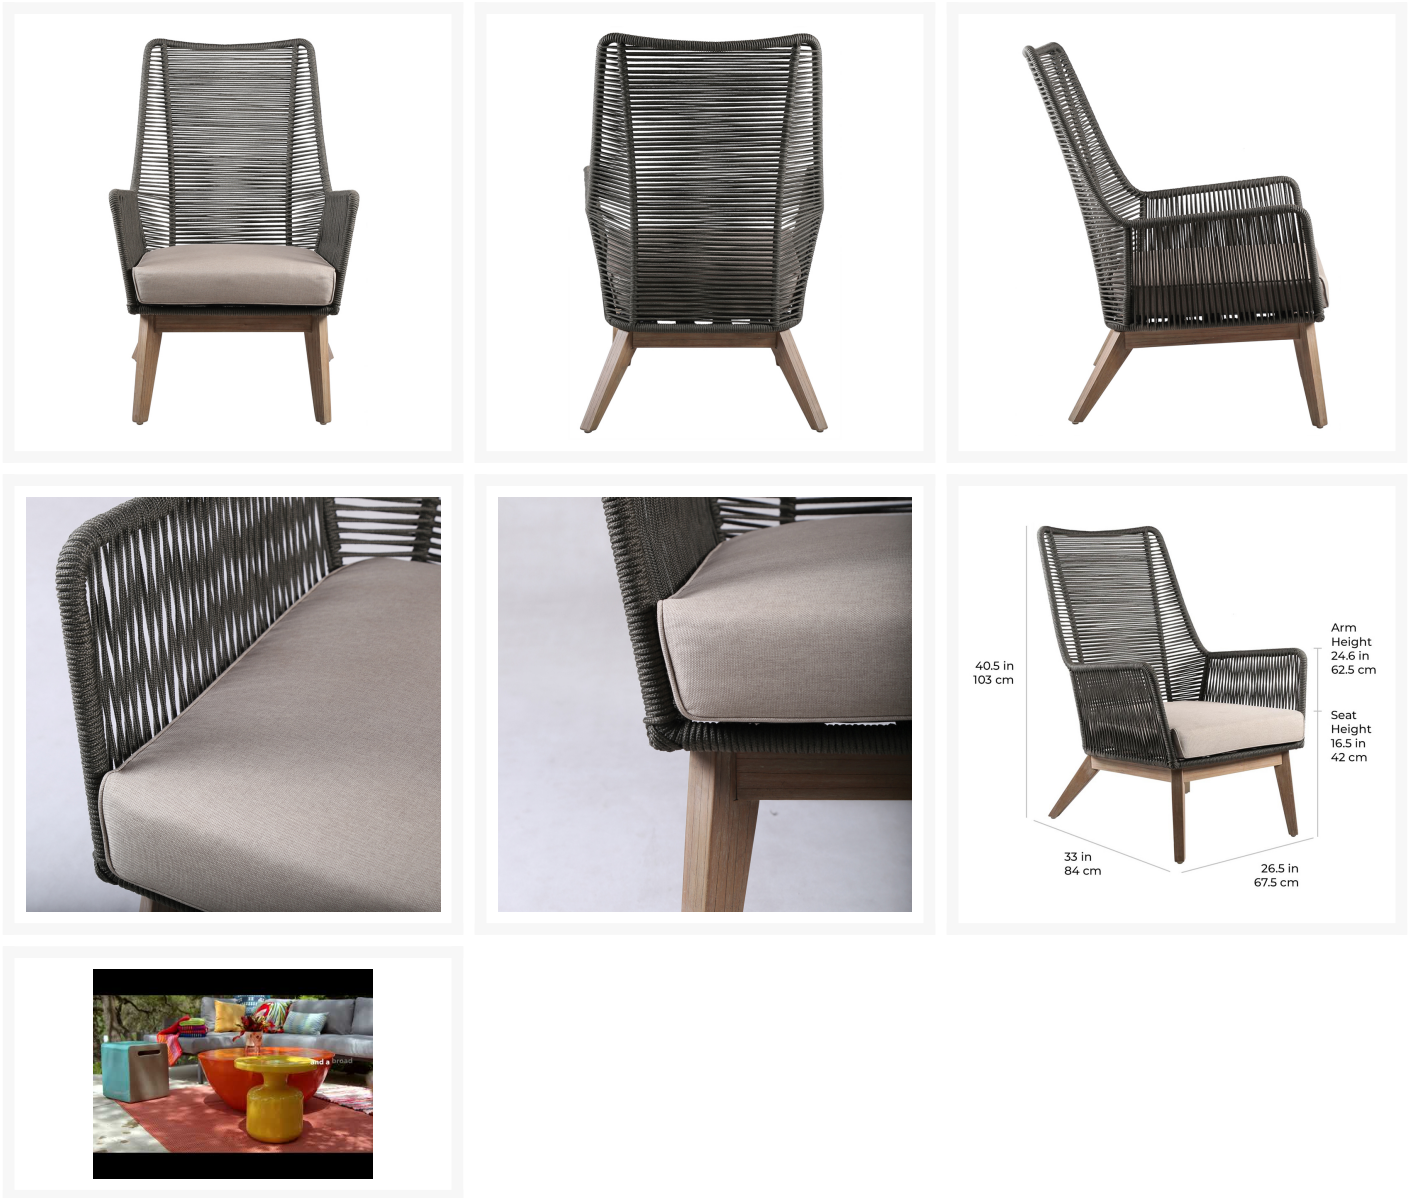

## Product Images

---

## Short Description

Explorer Marco Polo Lounge Chair E50499415 by Seasonal Living

## Description

The Explorer Marco Polo Lounge Chair (E50499415) by Seasonal Living will create a whole new world in your backyard or lounge area. The Explorer Collection combines low-maintenance materials with wanderlust sensibilities for a truly bold, artful assortment. The elegant rope wrapping is made with Polypropylene, which provides a strong, water-resistant hold. A natural Eucalyptus wood frame is comparable to teak in strength and durability, making it an excellent choice for outdoor use. Sink into these plush, quick-drying cushions and indulge in airy comfort.

## Dimensions

- Overall Dimensions: 26.5"W x 33"D x 40.5"H (22 lbs.)
- Seat Dimensions: 21"W x 23"D x 16.5"H
- Arm Height: 24.6"