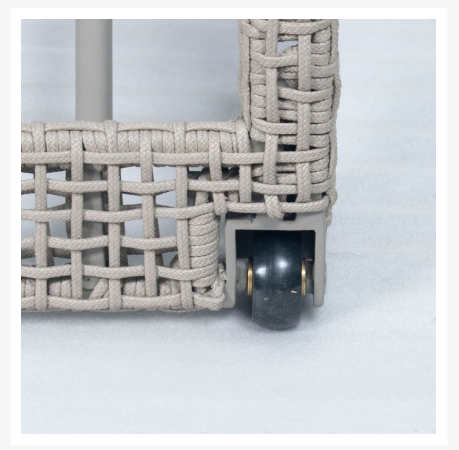

Product Images

Short Description

Archipelago Keys Pool Chaise Lounge (Set of 2) A6208558012 by Seasonal Living

Description

Enjoy refined coastal style with the Archipelago Keys Pool Chaise Lounge - Set of 2 (A6208558012) by Seasonal Living. Inspired by the Indonesian Archipelago's island atmosphere and heritage of weaving, this collection offers artfully detailed designs. This chaise's elegant weave is made with Polyethylene, which provides a strong, water-resistant hold. Underneath, a rust-proof aluminum frame holds it all together. All of these materials are 100% recyclable, ensuring resilience to weather and well-being for the earth. Kick off your sandals and indulge in airy comfort with the Keys Pool Chaise.

Includes

- Two (2) Archipelago Keys Pool Chaise Lounges A6208558012

Dimensions

- Overall Dimensions: 26" W x 75" D x 39" H (37.5 lbs.)
- Seat Dimensions: 26"W x 48"D x 16"H
- Frame Height: 15"

Features

- Powder-coated aluminum frame is lightweight, durable and rust proof
- Polyethylene weave is all-weather, recyclable, and resistant to fading or cracking
- Cushions are made with quick-drying Polyurethane foam
- Zip-off cushion covers are made with all-weather Ateja fabric and are completely recyclable
- Nylon feet glides help protect your deck
- No assembly required